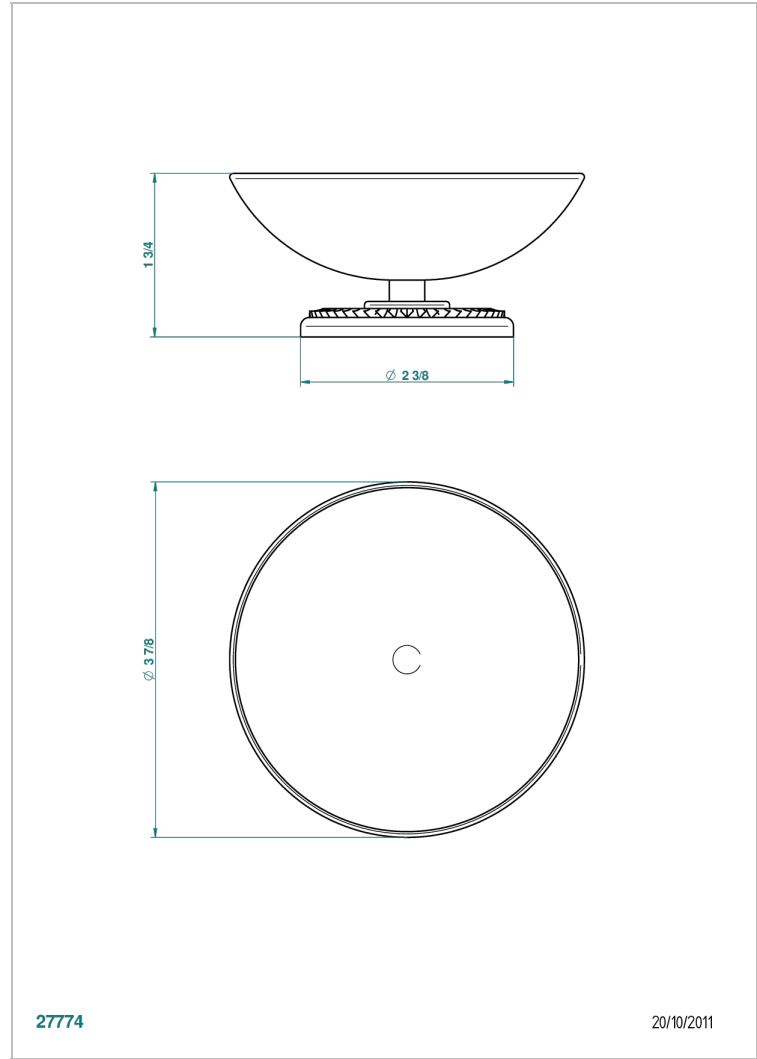

DIPLOMATE ROYALE

U4D-544

Soap dish, freestanding , 4" diameter

THG[®]
PARIS

27774

20/10/2011

CHARACTERISTIC

- Diplomate Royale
- Soap dish, freestanding , 4" diameter