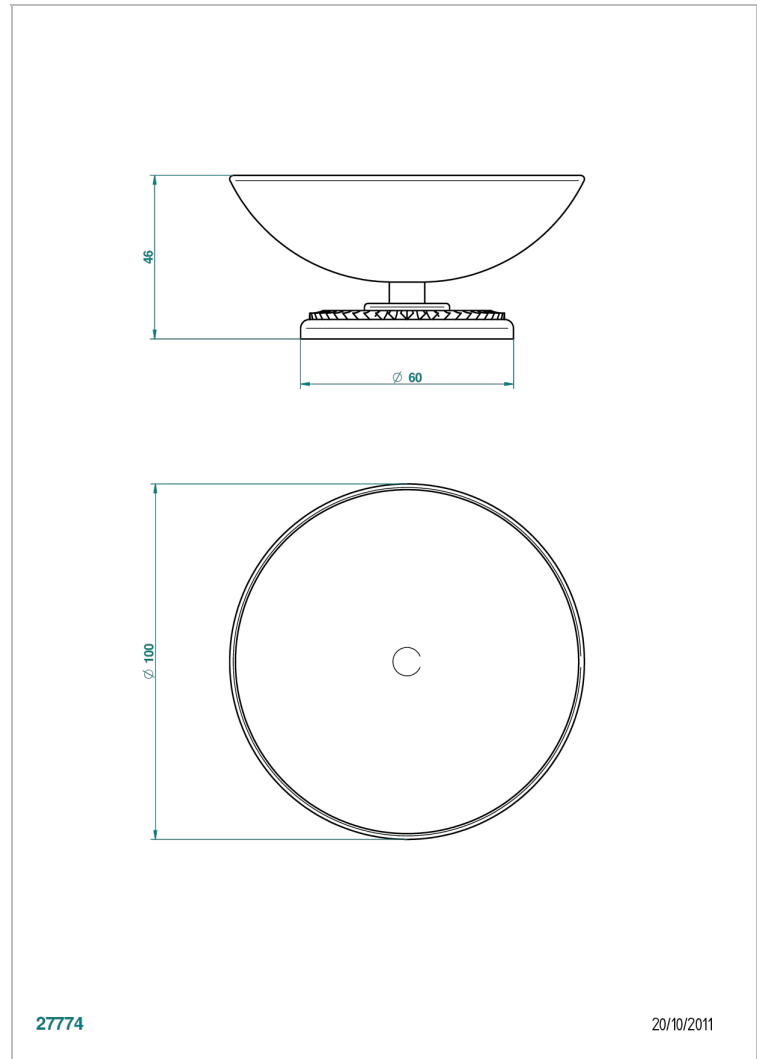

DIPLOMATE ROYALE

U4D-544

Soap dish on stand, ø 100 mm

THG[®]
PARIS

CHARACTERISTIC

- Diplomate Royale
- Soap dish on stand, ø 100 mm

AVAILABLE FINITIONS

Antique nickel - H28
Black ceram - D30
Blush PVD - H62
Brass color PVD - H49
Brown bronze color PVD - F33
Gold color PVD - H52

Nickel color PVD - H55
Polished chrome (color finish) - A02
Polished chrome / Polished gold (color finish) - G02
Polished gold (color finish) - F01
Polished nickel - B01
Soft gold - F30

Soft matt gold - F31
Umber PVD - H66
Varnished matt antique red copper (color finish) - H07