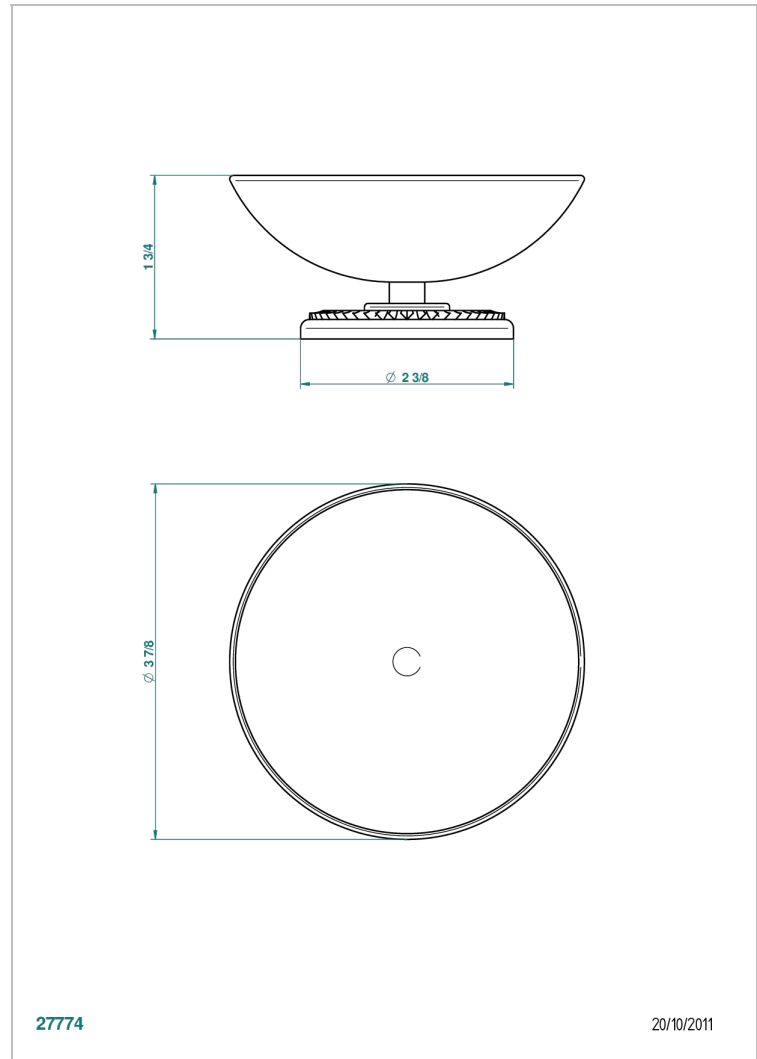

DIPLOMATE ROYALE

U4D-544

Soap dish on stand, \varnothing 100 mm

THG[®]
PARIS

27774

20/10/2011

CHARACTERISTIC

- Diplomate Royale
- Soap dish on stand, \varnothing 100 mm