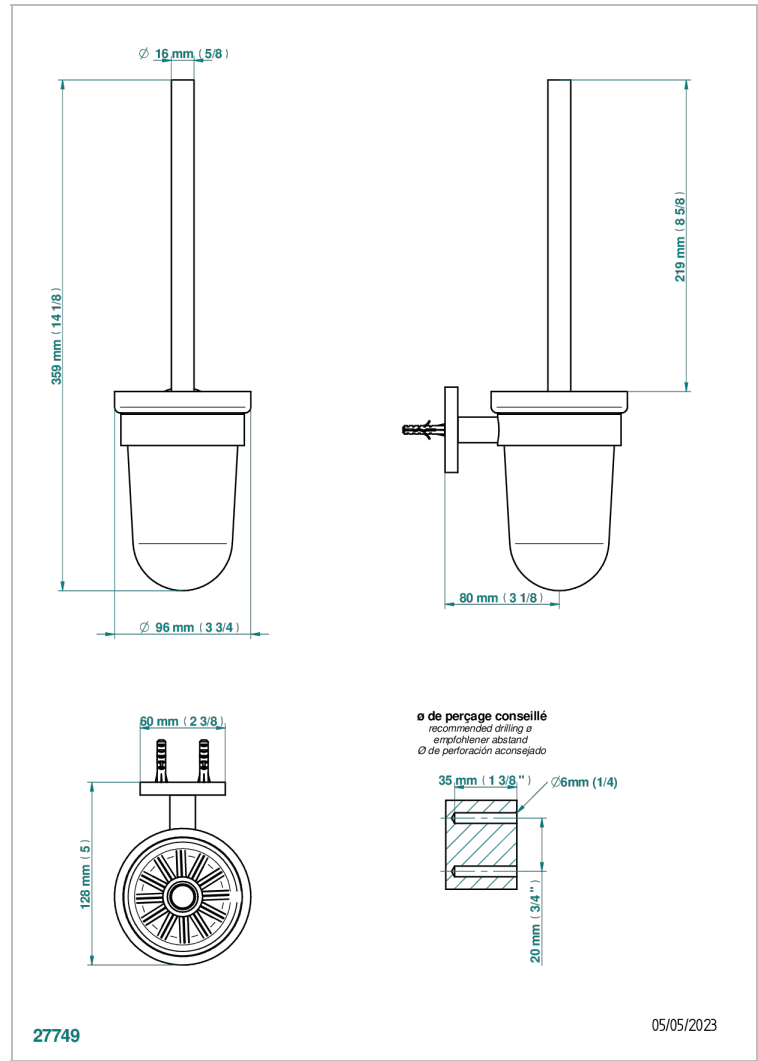

# YOKO DELTA HOWLITE

G7W-4722

Wall mounted toilet brush w/ glass holder

## CHARACTERISTIC

- Yoko Delta Howlite
- Wall mounted toilet brush w/ glass holder