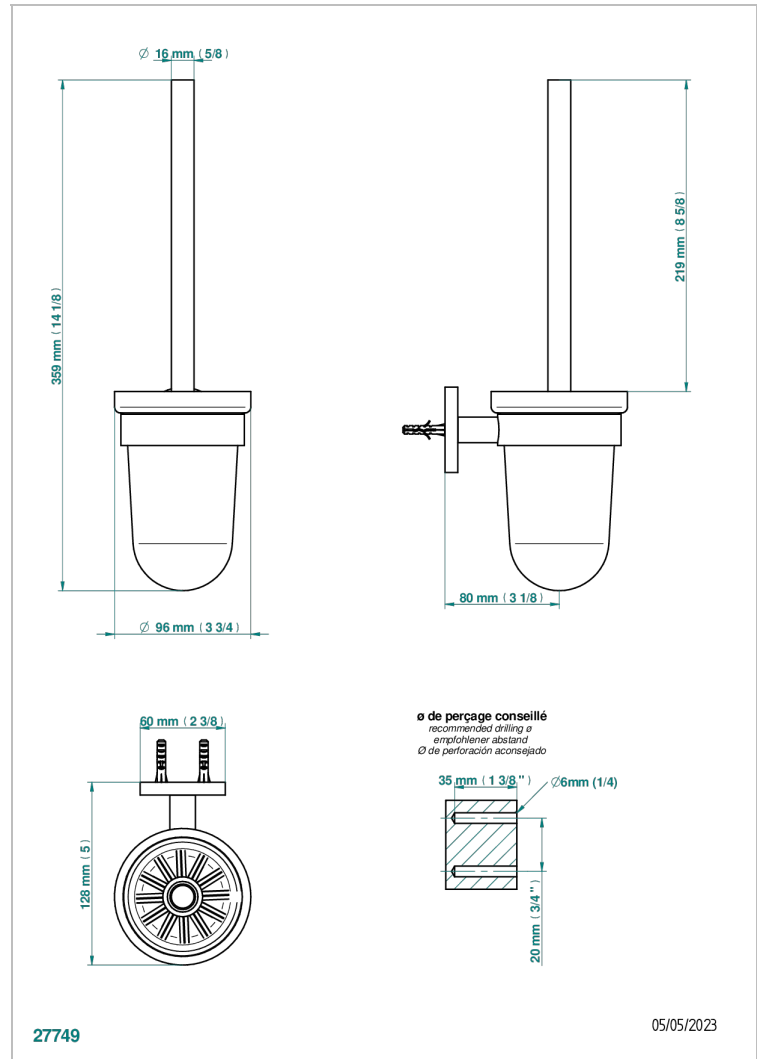

YOKO DELTA HOWLITE

G7W-4722

Wall mounted WC brush and holder, glass

THG[®]
PARIS

CHARACTERISTIC

- Yoko Delta Howlite
- Wall mounted WC brush and holder, glass

AVAILABLE FINITIONS

Antique nickel - H28
Black ceram - D30
Blush PVD - H62
Brass color PVD - H49
Brown bronze color PVD - F33
Gold color PVD - H52