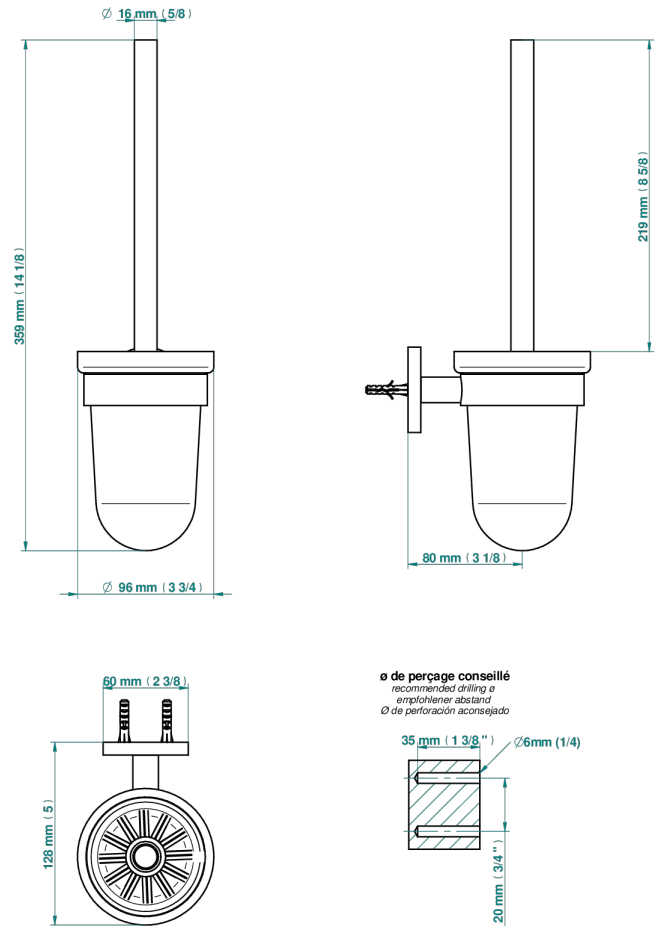

YOKO DELTA HOWLITE

G7W-4722

Wall mounted WC brush and holder, glass

THG[®]
PARIS

27749

05/05/2023

CHARACTERISTIC

- Yoko Delta Howlite
- Wall mounted WC brush and holder, glass