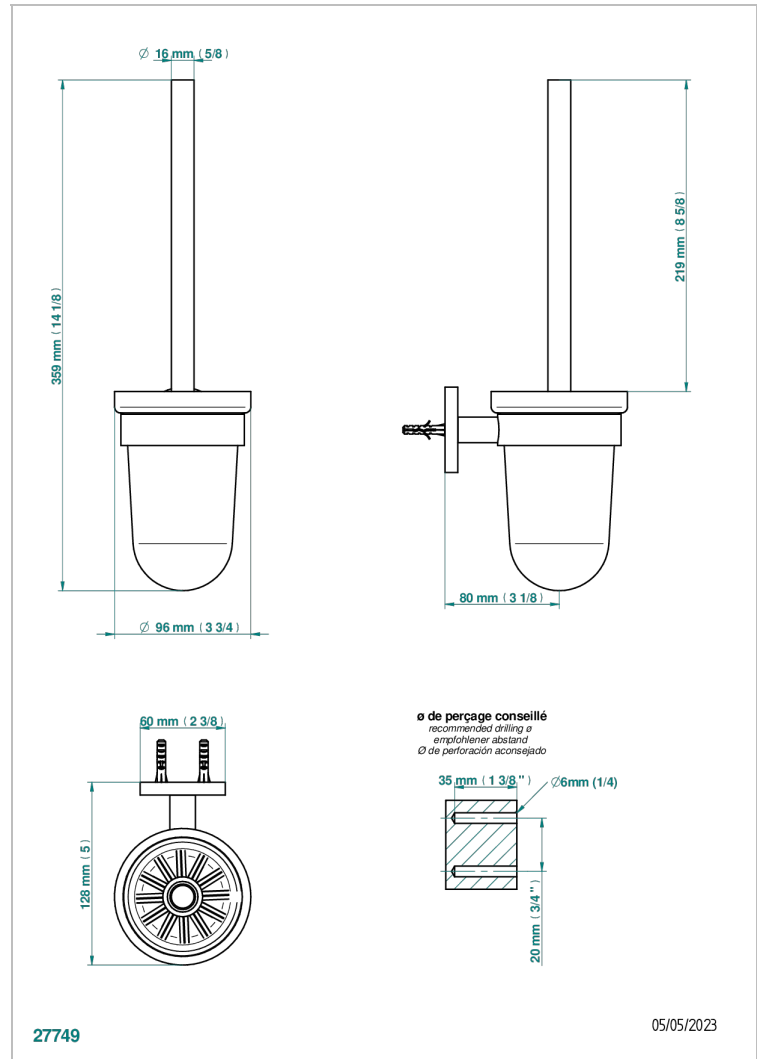

# YOKO DELTA HOWLITE

G7W-4722

Wall mounted WC brush and holder, glass

THG<sup>®</sup>  
PARIS

## CHARACTERISTIC

- Yoko Delta Howlite
- Wall mounted WC brush and holder, glass