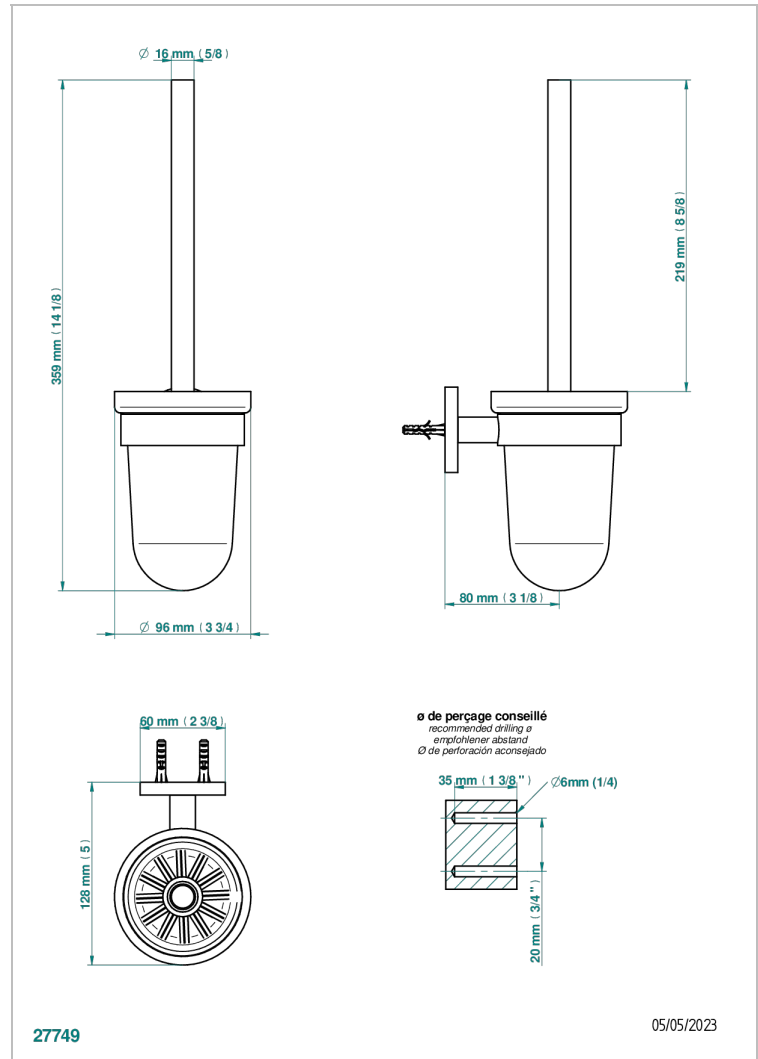

# NANO WITH LEVER

G5B-4722

Wall mounted WC brush and holder, glass

THG<sup>®</sup>  
PARIS

## CHARACTERISTIC

- Nano with lever
- Wall mounted WC brush and holder, glass