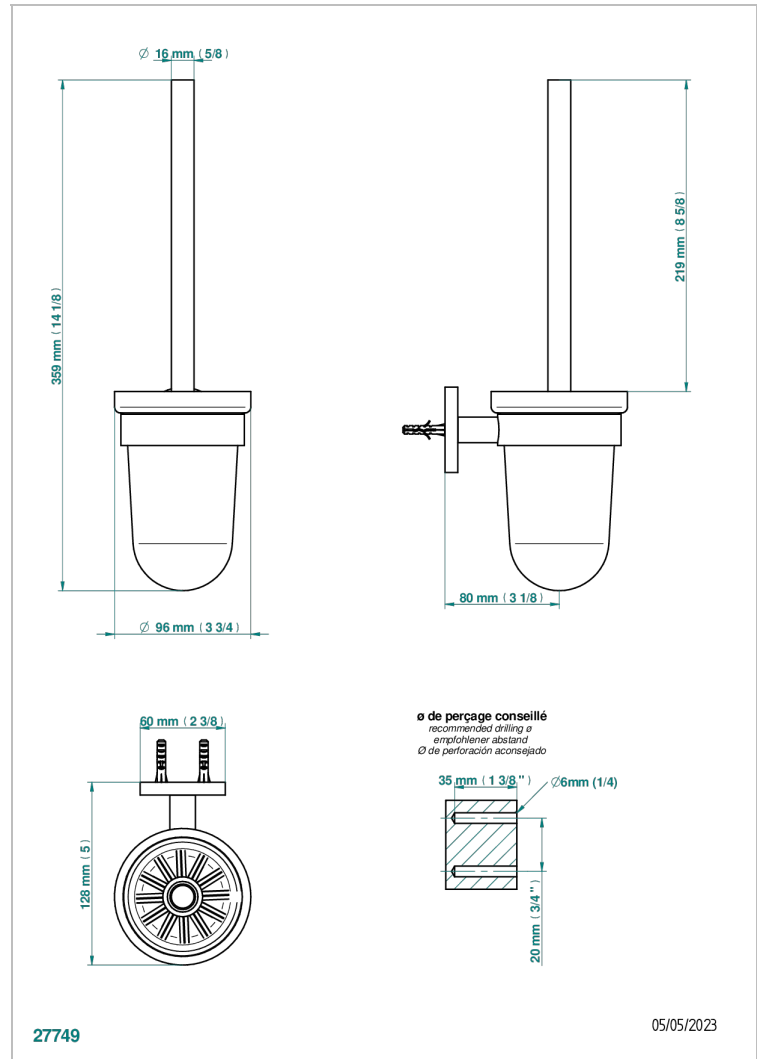

# NANO WITH LEVER

G5B-4722

Wall mounted WC brush and holder, glass

## CHARACTERISTIC

- Nano with lever
- Wall mounted WC brush and holder, glass