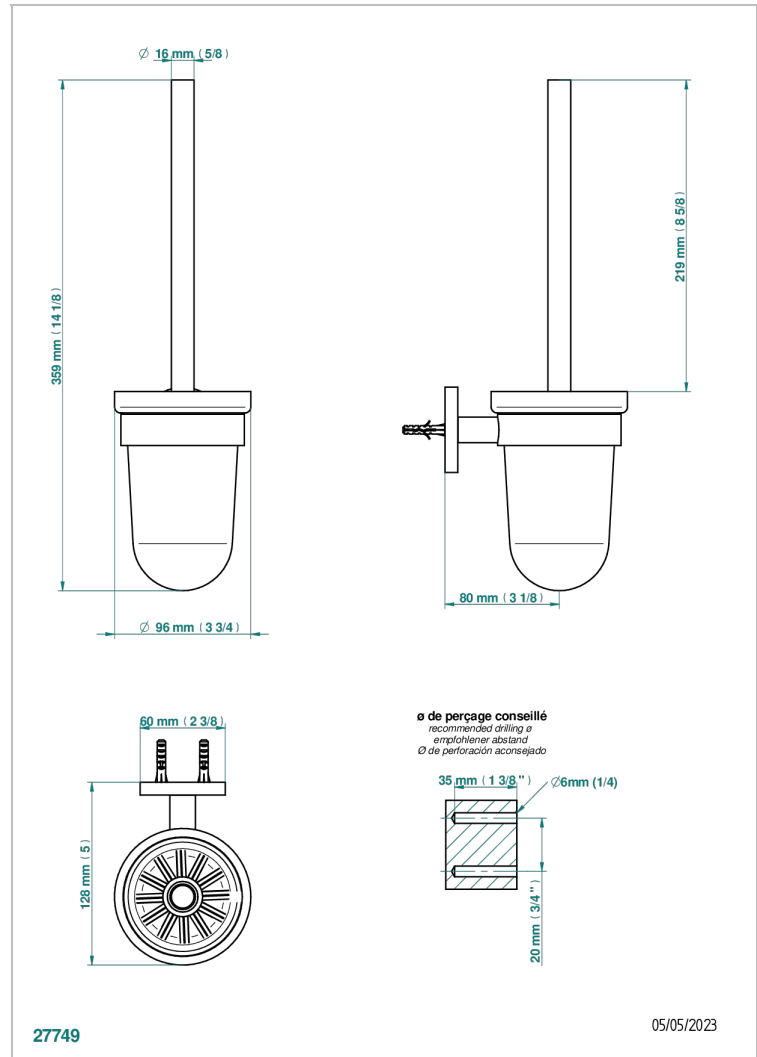

NANO WITH LEVER

G5B-4722

Wall mounted WC brush and holder, glass

27749

05/05/2023

CHARACTERISTIC

- Nano with lever
- Wall mounted WC brush and holder, glass

AVAILABLE FINITIONS

Antique nickel - H28
Black ceram - D30
Matt chrome - C02
Matt gold - F07
Matt nickel (color finish) - C01
Polished chrome (color finish) - A02

Polished chrome / Polished gold (color finish) - G02
Polished gold (color finish) - F01
Polished nickel - B01
Soft gold - F30
Soft matt gold - F31