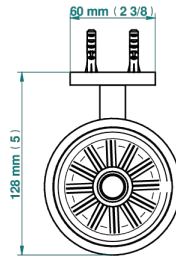

NANO WITH LEVER

G5B-4722

挂墙式玻璃洁厕刷架，带洁厕刷

THG[®]
PARIS

27749

05/05/2023

特色

- Nano with lever
- 挂墙式玻璃洁厕刷架，带洁厕刷