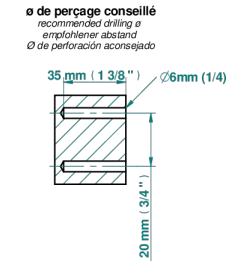

NANO WITH LEVER

G5B-4722

挂墙式玻璃洁厕刷架，带洁厕刷

THG[®]
PARIS

27749

05/05/2023

特色

- Nano with lever
- 挂墙式玻璃洁厕刷架，带洁厕刷