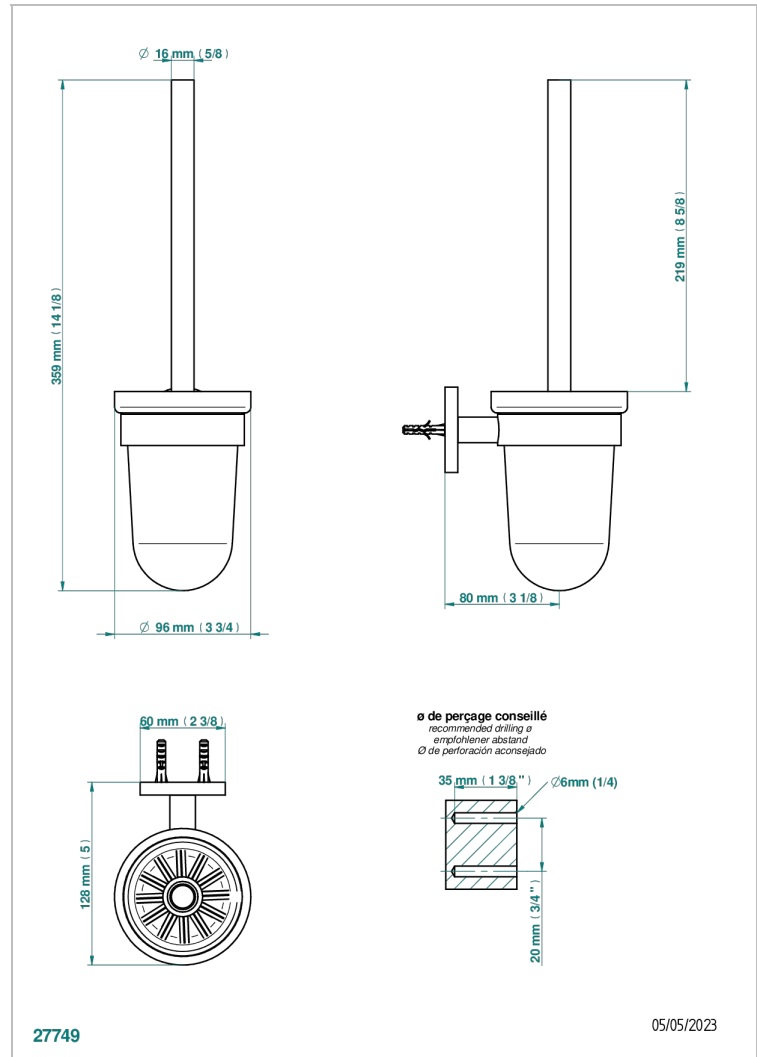

NANO

G5A-4722

Wall mounted WC brush and holder, glass

THG[®]
PARIS

CHARACTERISTIC

- Nano
- Wall mounted WC brush and holder, glass

AVAILABLE FINITIONS

Antique nickel - H28
Black ceram - D30
Matt chrome - C02
Matt gold - F07
Matt nickel (color finish) - C01
Polished chrome (color finish) - A02