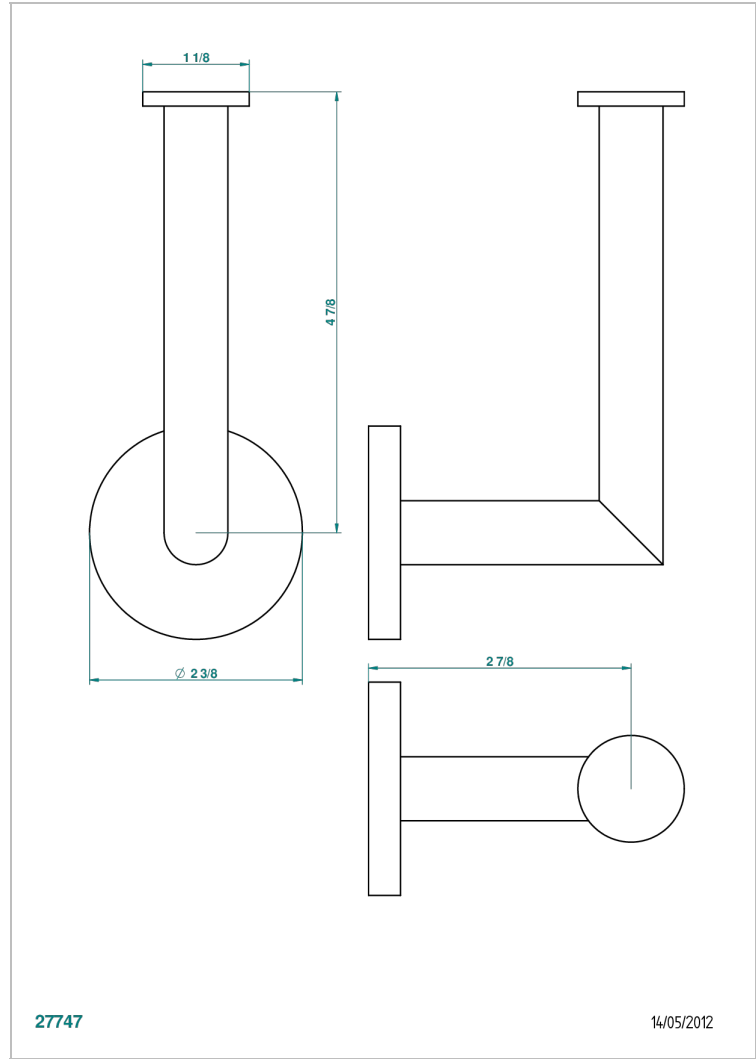

NANO WITH LEVER HANDLES

G5B-542

Reserve toilet paper holder

CHARACTERISTIC

- Nano with lever handles
- Reserve toilet paper holder

AVAILABLE FINITIONS

- Black ceram - D30
- Chrome polished - A02
- Chrome polished / gold polished - G02
- Gold mat - F07
- Gold polished - F01
- Matt chrome (American satin) - C02

- Matt nickel (American satin) - C01
- Nickel antique / Sovereign - H28
- Nickel polished - B01
- Soft gold - F30
- Soft matt gold - F31