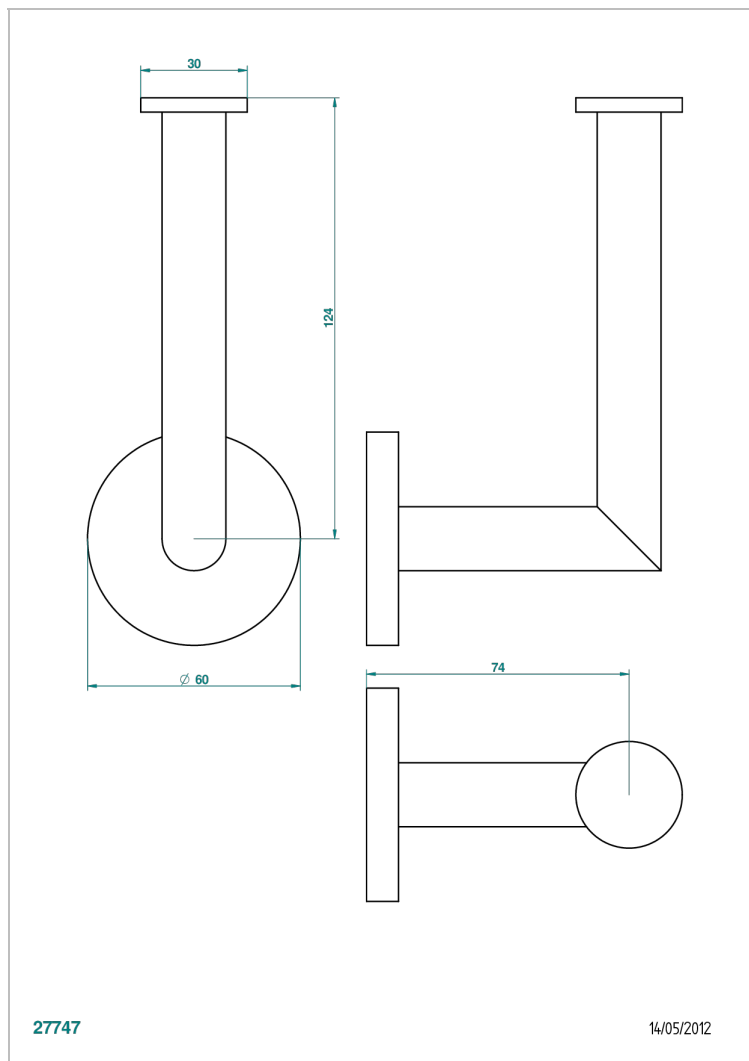

NANO WITH LEVER

G5B-542

Wall mounted WC reserve paper holder

CHARACTERISTIC

- Nano with lever
- Wall mounted WC reserve paper holder

AVAILABLE FINITIONS

Antique nickel - H28
Black ceram - D30
Matt chrome - C02
Matt gold - F07
Matt nickel (color finish) - C01
Polished chrome (color finish) - A02