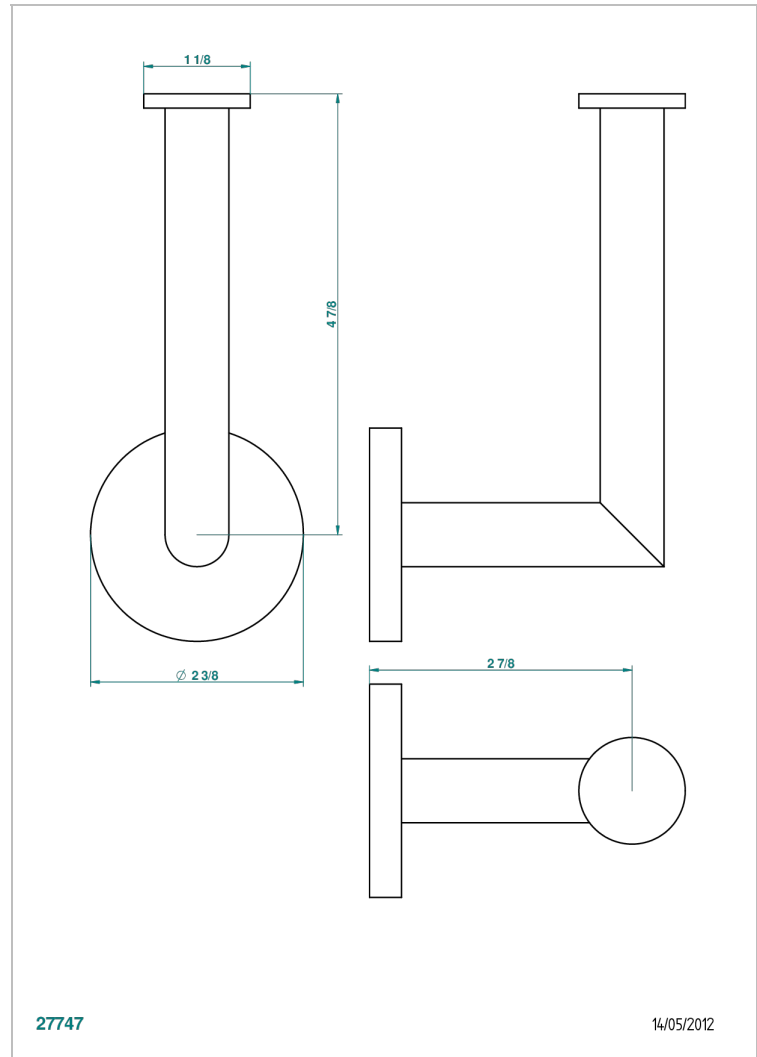

NANO WITH LEVER

G5B-542

Wall mounted WC reserve paper holder

27747

14/05/2012

CHARACTERISTIC

- Nano with lever
- Wall mounted WC reserve paper holder

AVAILABLE FINITIONS

Antique nickel - H28
Black ceram - D30
Matt chrome - C02
Matt gold - F07
Matt nickel (color finish) - C01
Polished chrome (color finish) - A02

Polished chrome / Polished gold (color finish) - G02
Polished gold (color finish) - F01
Polished nickel - B01
Soft gold - F30
Soft matt gold - F31