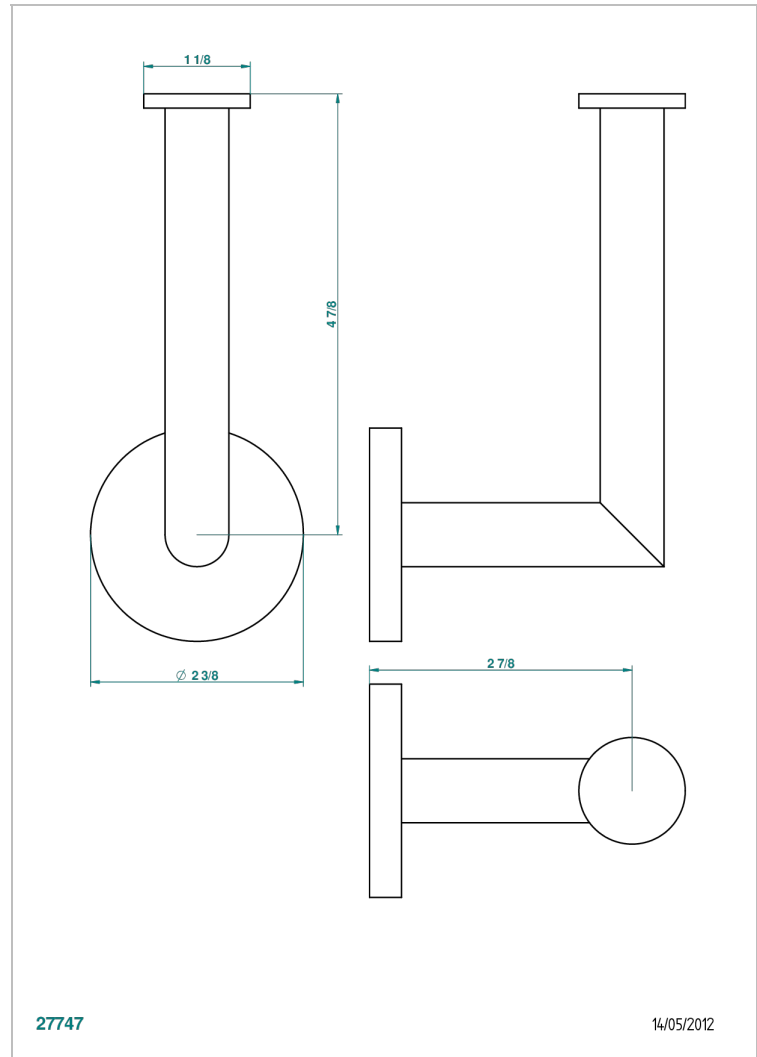

NANO WITH LEVER

G5B-542

Wall mounted WC reserve paper holder

CHARACTERISTIC

- Nano with lever
- Wall mounted WC reserve paper holder

AVAILABLE FINITIONS

Antique nickel - H28
Black ceram - D30
Matt chrome - C02
Matt gold - F07
Matt nickel (color finish) - C01
Polished chrome (color finish) - A02