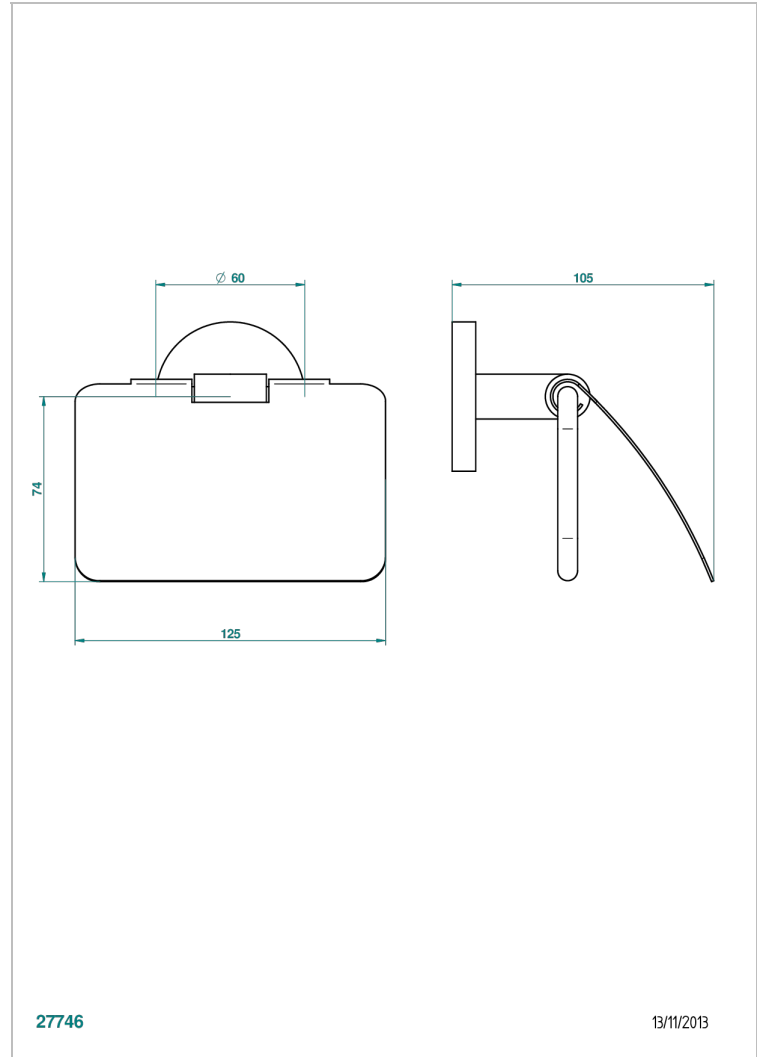

NANO WITH LEVER HANDLES

G5B-538AC

Toilet paper holder, single mount with cover

CHARACTERISTIC

- Nano with lever handles
- Toilet paper holder, single mount with cover

AVAILABLE FINITIONS

Black ceram - D30
Chrome polished - A02
Chrome polished / gold polished - G02
Gold mat - F07
Gold polished - F01
Matt chrome (American satin) - C02

Matt nickel (American satin) - C01
Nickel antique / Sovereign - H28
Nickel polished - B01
Soft gold - F30
Soft matt gold - F31