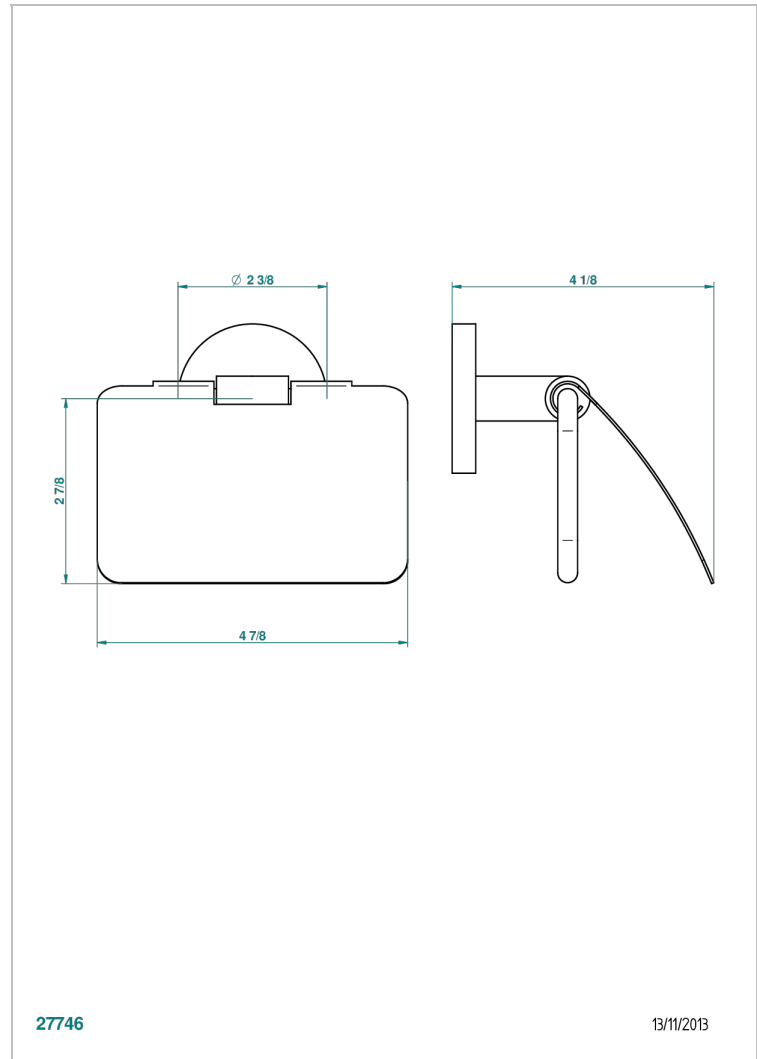

NANO WITH LEVER HANDLES

G5B-538AC

THG[®]
PARIS

Toilet paper holder, single mount with cover

CHARACTERISTIC

- Nano with lever handles
- Toilet paper holder, single mount with cover

AVAILABLE FINITIONS

Black ceram - D30
Chrome polished - A02
Chrome polished / gold polished - G02
Gold mat - F07
Gold polished - F01
Matt chrome (American satin) - C02

Matt nickel (American satin) - C01
Nickel antique / Sovereign - H28
Nickel polished - B01
Soft gold - F30
Soft matt gold - F31