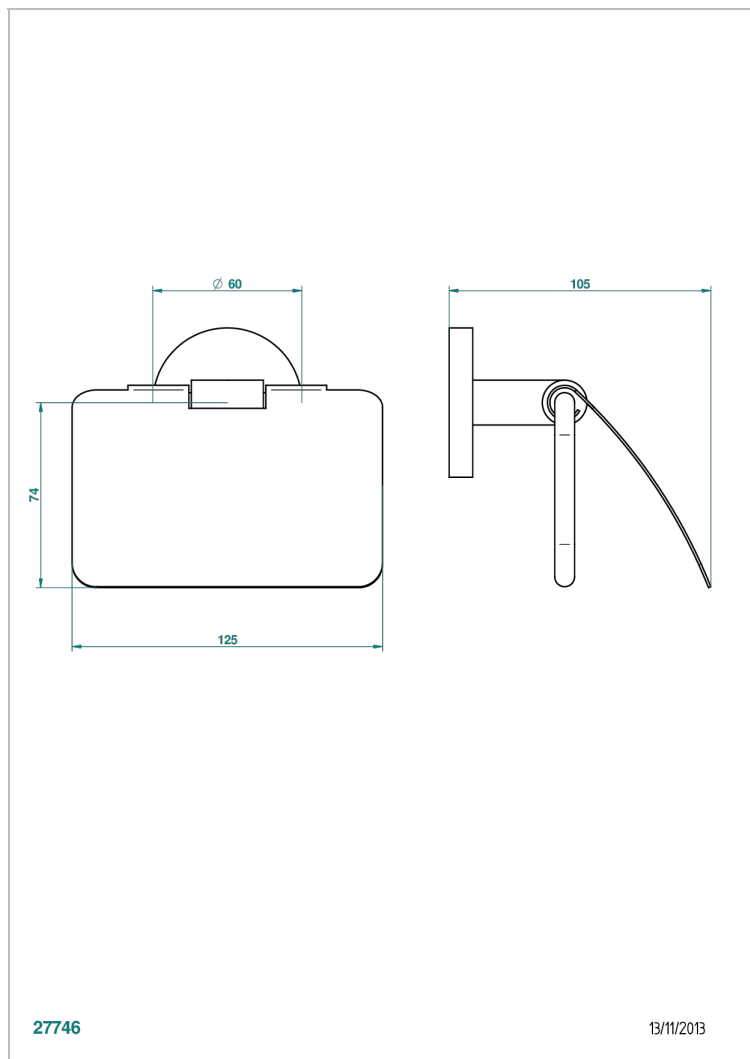

# NANO WITH LEVER

G5B-538AC

Wall mounted WC paper holder with cover

THG<sup>®</sup>  
PARIS

## CHARACTERISTIC

- Nano with lever
- Wall mounted WC paper holder with cover