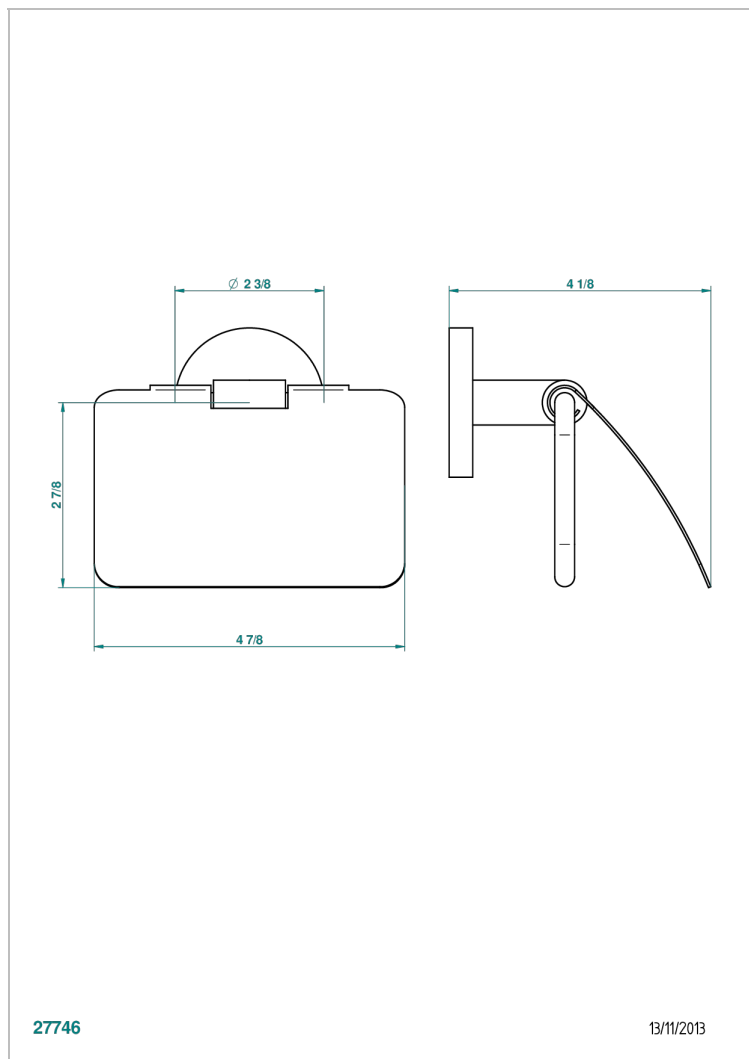

# NANO WITH LEVER

G5B-538AC

Wall mounted WC paper holder with cover

THG<sup>®</sup>  
PARIS

## CHARACTERISTIC

- Nano with lever
- Wall mounted WC paper holder with cover