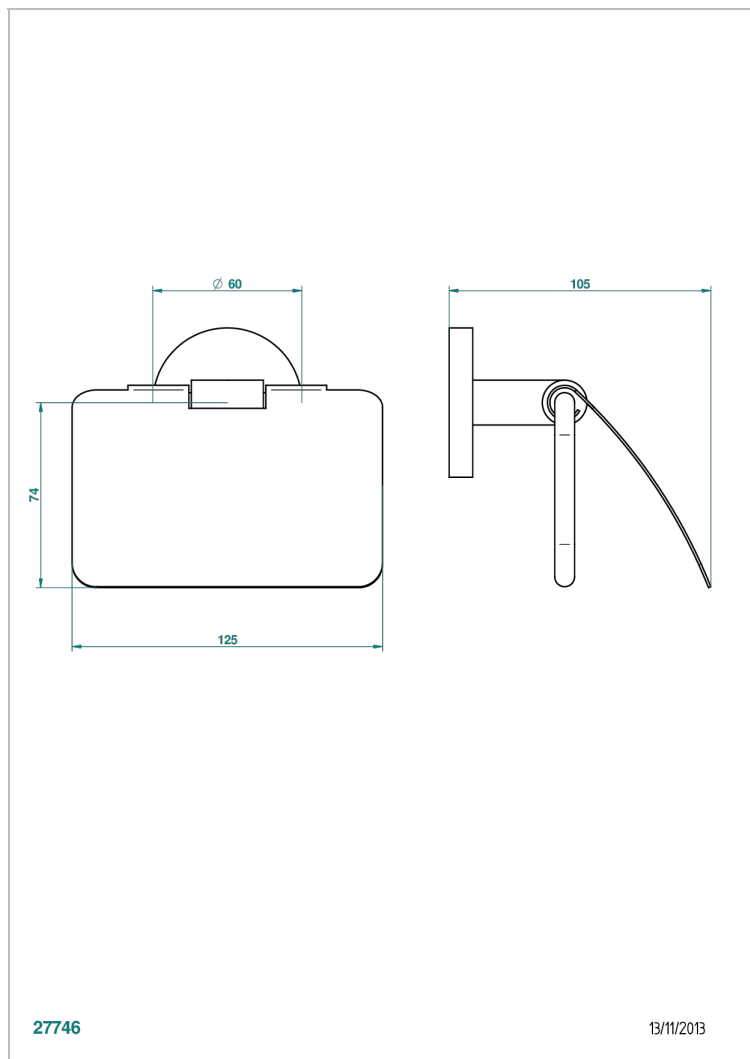

NANO WITH LEVER

G5B-538AC

Wall mounted WC paper holder with cover

THG[®]
PARIS

CHARACTERISTIC

- Nano with lever
- Wall mounted WC paper holder with cover

AVAILABLE FINITIONS

Antique nickel - H28
Black ceram - D30
Matt chrome - C02
Matt gold - F07
Matt nickel (color finish) - C01
Polished chrome (color finish) - A02