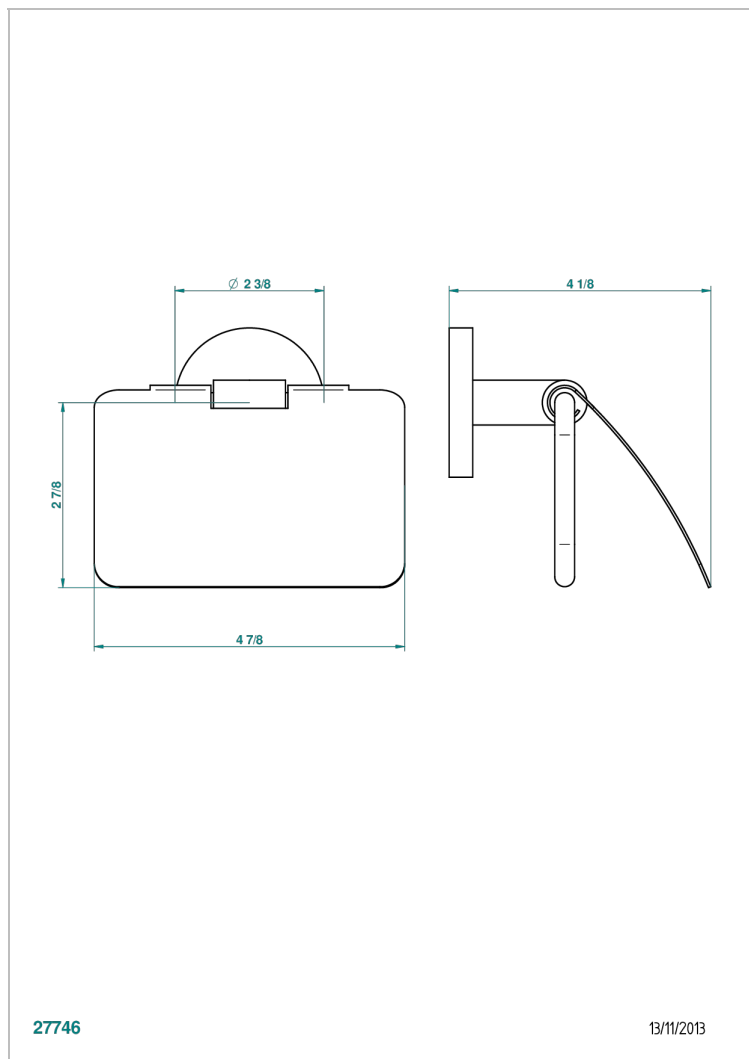

NANO WITH LEVER

G5B-538AC

Wall mounted WC paper holder with cover

THG[®]
PARIS

27746

13/11/2013

CHARACTERISTIC

- Nano with lever
- Wall mounted WC paper holder with cover

AVAILABLE FINITIONS

Antique nickel - H28
Black ceram - D30
Matt chrome - C02
Matt gold - F07
Matt nickel (color finish) - C01
Polished chrome (color finish) - A02

Polished chrome / Polished gold (color finish) - G02
Polished gold (color finish) - F01
Polished nickel - B01
Soft gold - F30
Soft matt gold - F31