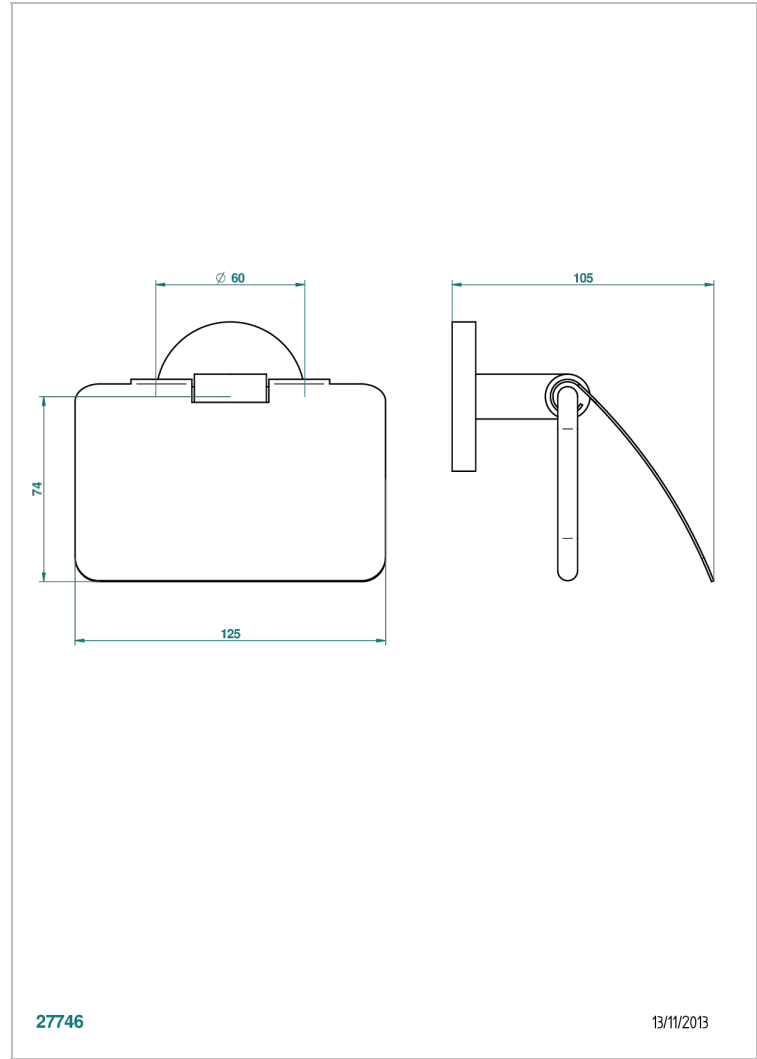

# NANO

G5A-538AC

Toilet paper holder, single mount with cover

## CHARACTERISTIC

- Nano
- Toilet paper holder, single mount with cover