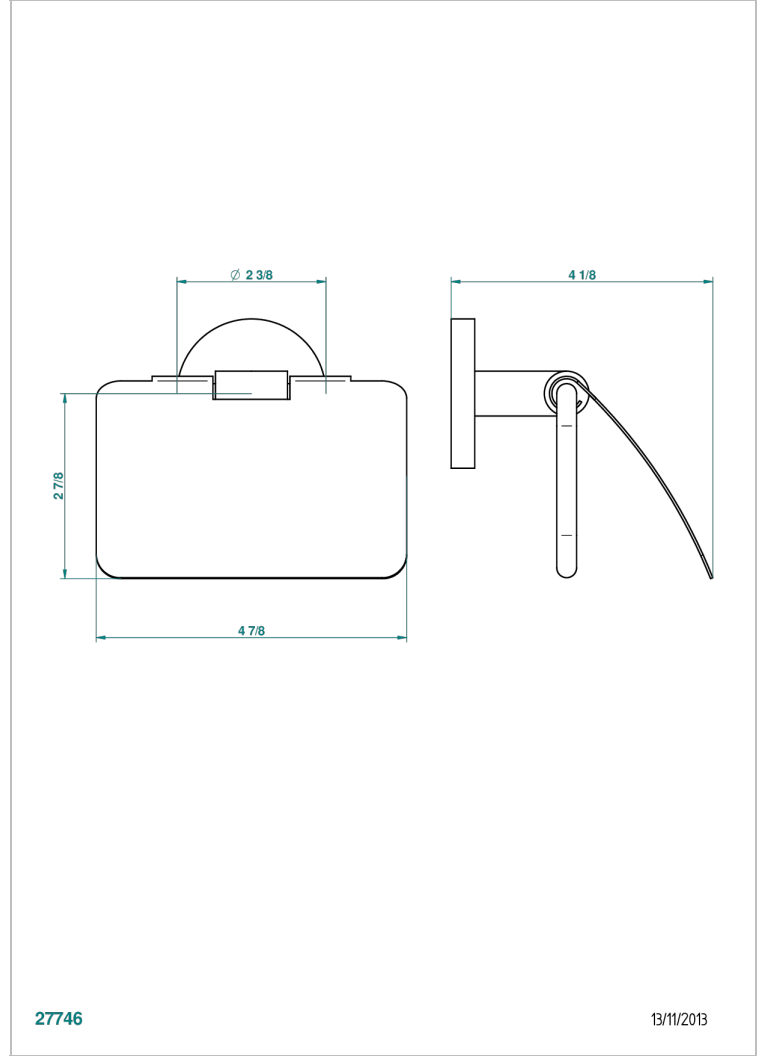

# NANO

G5A-538AC

Toilet paper holder, single mount with cover

27746

13/11/2013

## CHARACTERISTIC

- Nano
- Toilet paper holder, single mount with cover