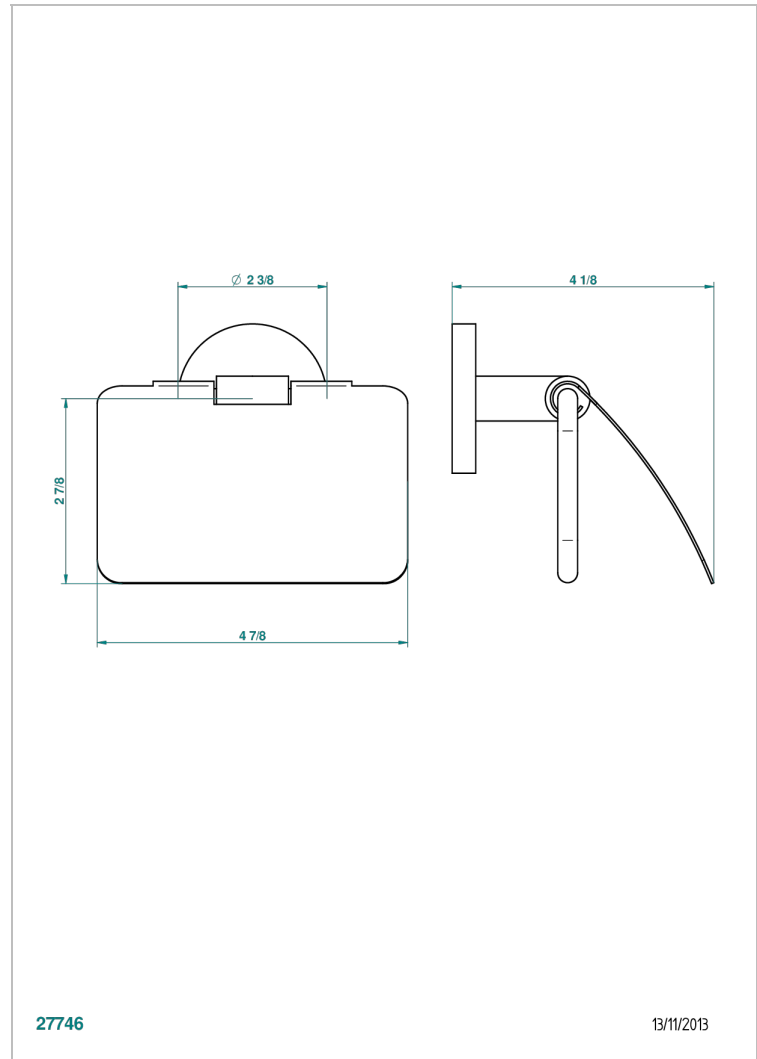

NANO

G5A-538AC

Wall mounted WC paper holder with cover

THG[®]
PARIS

CHARACTERISTIC

- Nano
- Wall mounted WC paper holder with cover

AVAILABLE FINITIONS

Antique nickel - H28
Black ceram - D30
Matt chrome - C02
Matt gold - F07
Matt nickel (color finish) - C01
Polished chrome (color finish) - A02