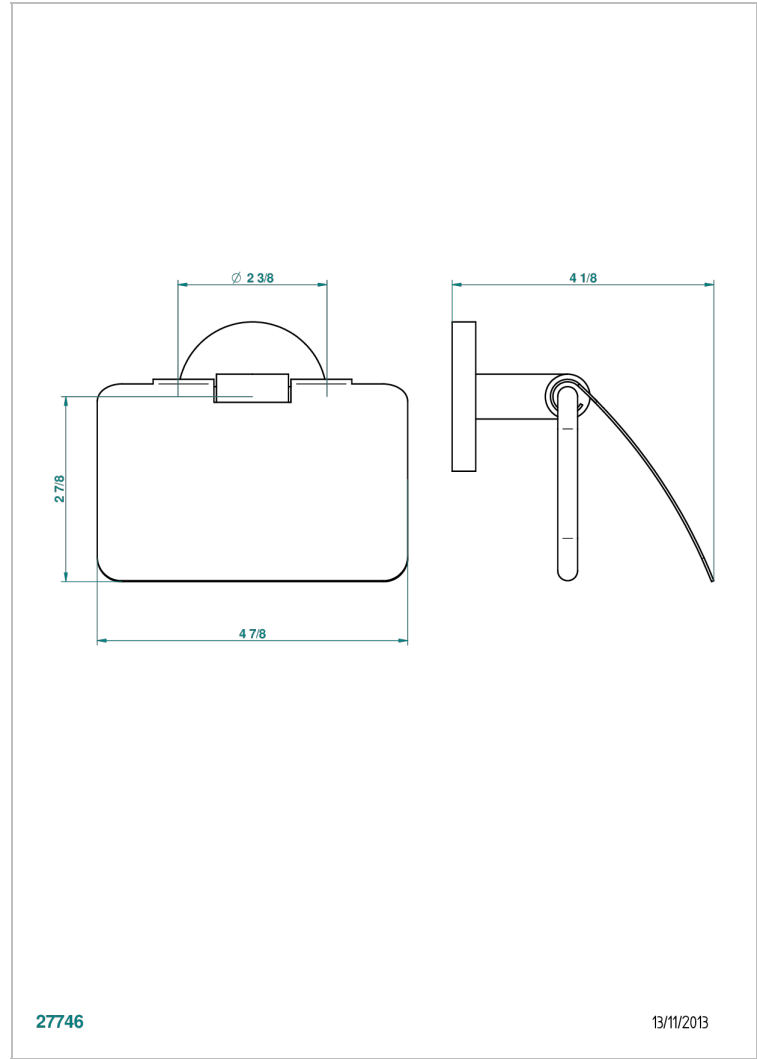

NANO

G5A-538AC

Wall mounted WC paper holder with cover

THG[®]
PARIS

27746

13/11/2013

CHARACTERISTIC

- Nano
- Wall mounted WC paper holder with cover

AVAILABLE FINITIONS

Antique nickel - H28
Black ceram - D30
Matt chrome - C02
Matt gold - F07
Matt nickel (color finish) - C01
Polished chrome (color finish) - A02

Polished chrome / Polished gold (color finish) - G02
Polished gold (color finish) - F01
Polished nickel - B01
Soft gold - F30
Soft matt gold - F31