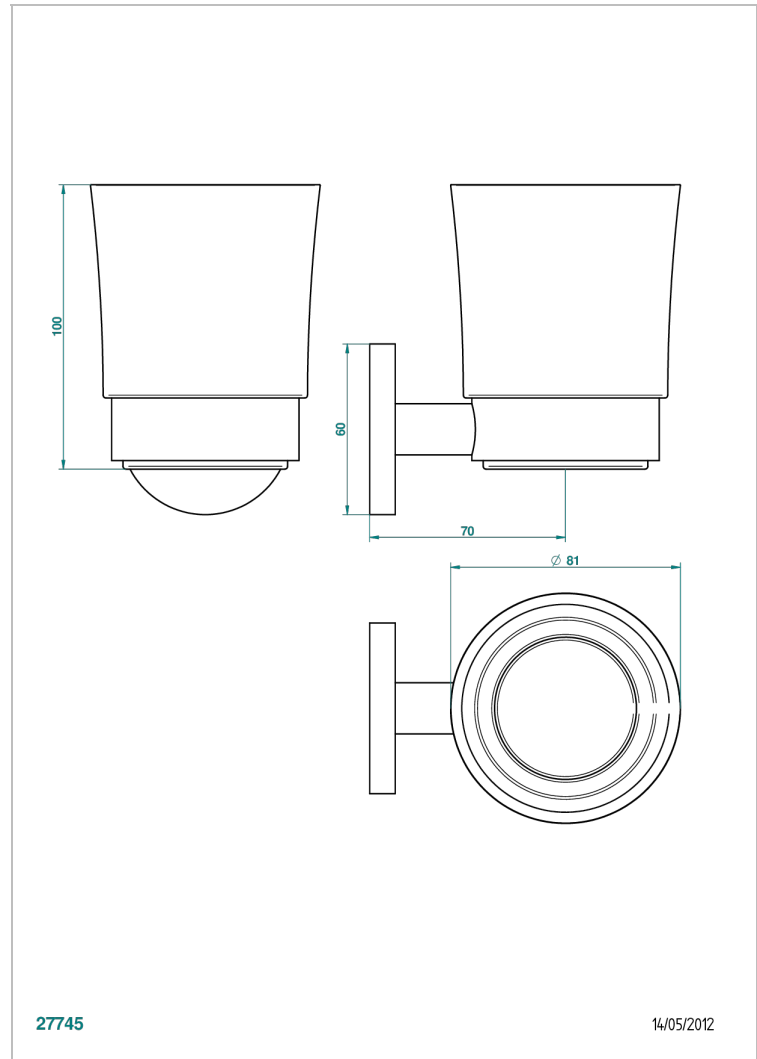

NANO WITH LEVER HANDLES

G5B-536

Tumbler holder, wall mounted

THG[®]
PARIS

27745

14/05/2012

CHARACTERISTIC

- Nano with lever handles
- Tumbler holder, wall mounted

AVAILABLE FINITIONS

Black ceram - D30
Chrome polished - A02
Chrome polished / gold polished - G02
Gold mat - F07
Gold polished - F01
Matt chrome (American satin) - C02

Matt nickel (American satin) - C01
Nickel antique / Sovereign - H28
Nickel polished - B01
Soft gold - F30
Soft matt gold - F31