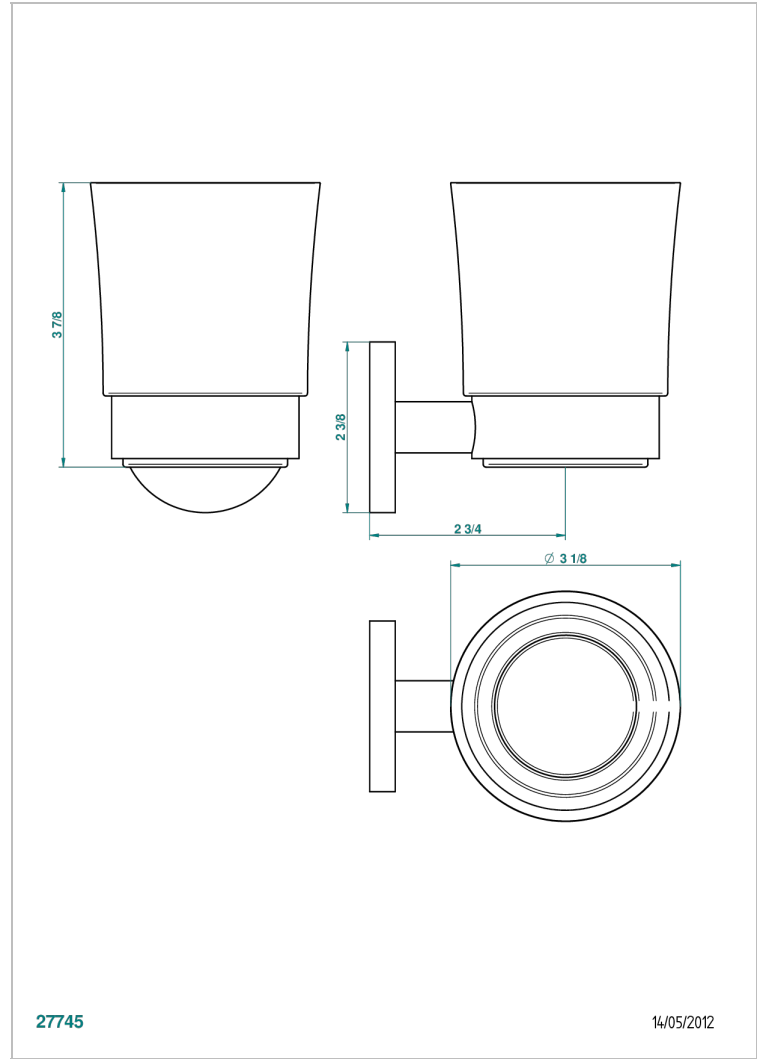

NANO WITH LEVER HANDLES

G5B-536

Tumbler holder, wall mounted

THG[®]
PARIS

27745

14/05/2012

CHARACTERISTIC

- Nano with lever handles
- Tumbler holder, wall mounted

AVAILABLE FINITIONS

Black ceram - D30
Chrome polished - A02
Chrome polished / gold polished - G02
Gold mat - F07
Gold polished - F01
Matt chrome (American satin) - C02

Matt nickel (American satin) - C01
Nickel antique / Sovereign - H28
Nickel polished - B01
Soft gold - F30
Soft matt gold - F31