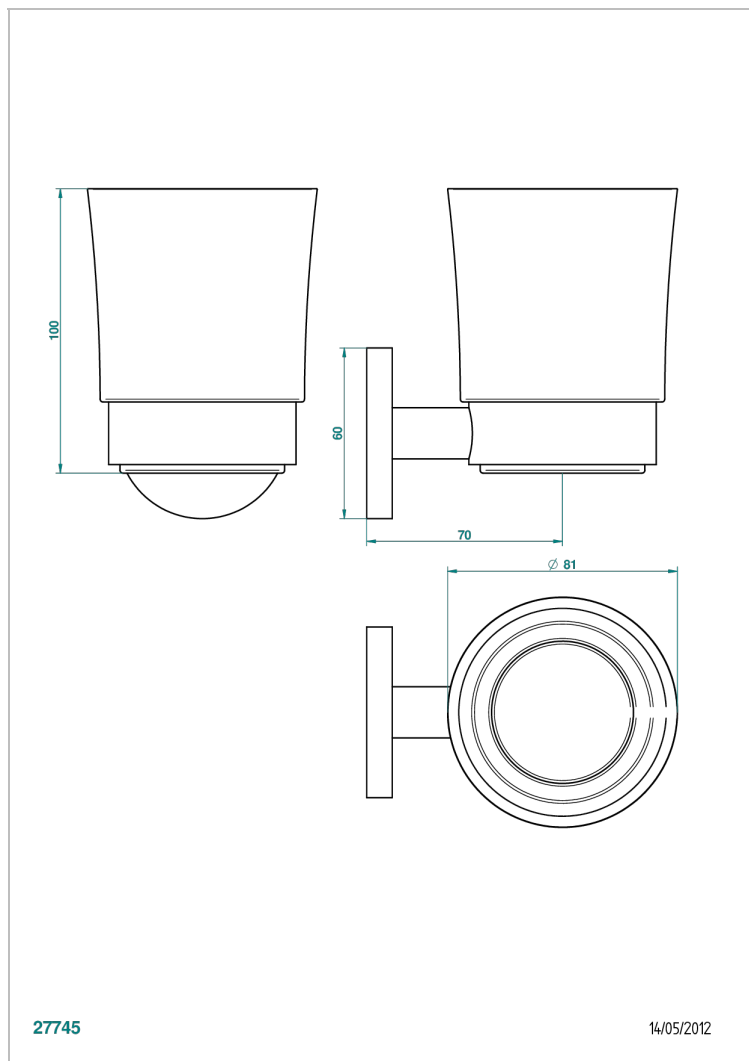

NANO WITH LEVER

G5B-536

Wall mounted glass tumbler and holder

THG[®]
PARIS

CHARACTERISTIC

- Nano with lever
- Wall mounted glass tumbler and holder

AVAILABLE FINITIONS

Antique nickel - H28
Black ceram - D30
Matt chrome - C02
Matt gold - F07
Matt nickel (color finish) - C01
Polished chrome (color finish) - A02