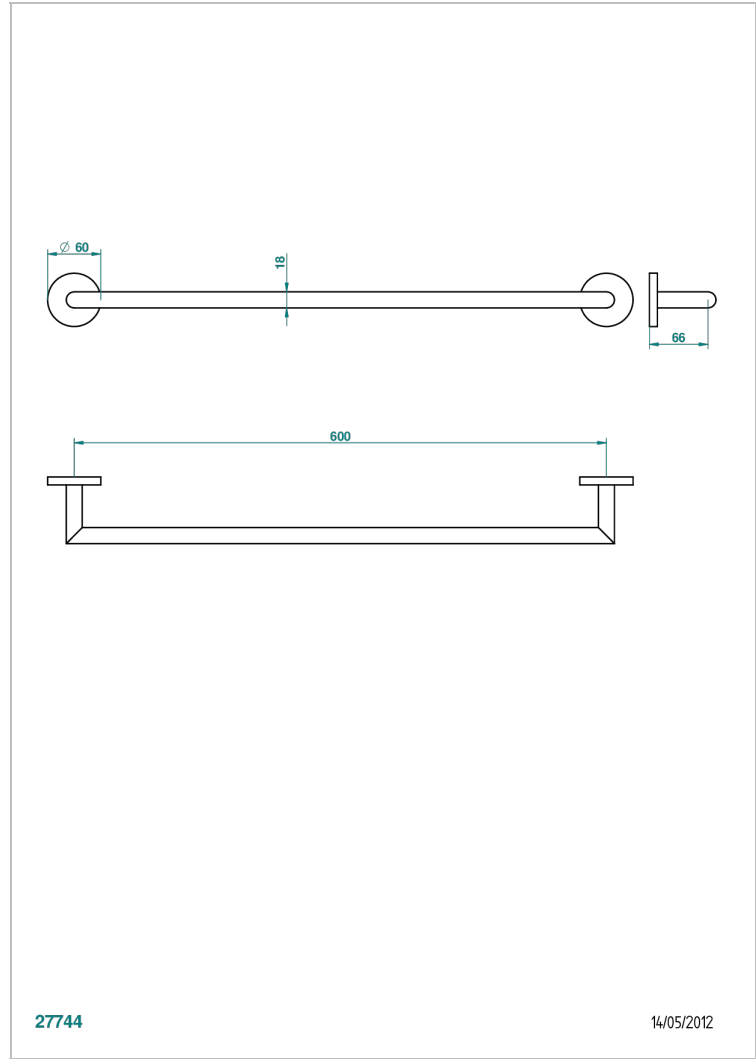

NANO WITH LEVER HANDLES

G5B-521/60

Towel bar, 24" long

THG[®]
PARIS

27744

14/05/2012

CHARACTERISTIC

- Nano with lever handles
- Towel bar, 24" long

AVAILABLE FINITIONS

Black ceram - D30
Chrome polished - A02
Chrome polished / gold polished - G02
Gold mat - F07
Gold polished - F01
Matt chrome (American satin) - C02

Matt nickel (American satin) - C01
Nickel antique / Sovereign - H28
Nickel polished - B01
Soft gold - F30
Soft matt gold - F31