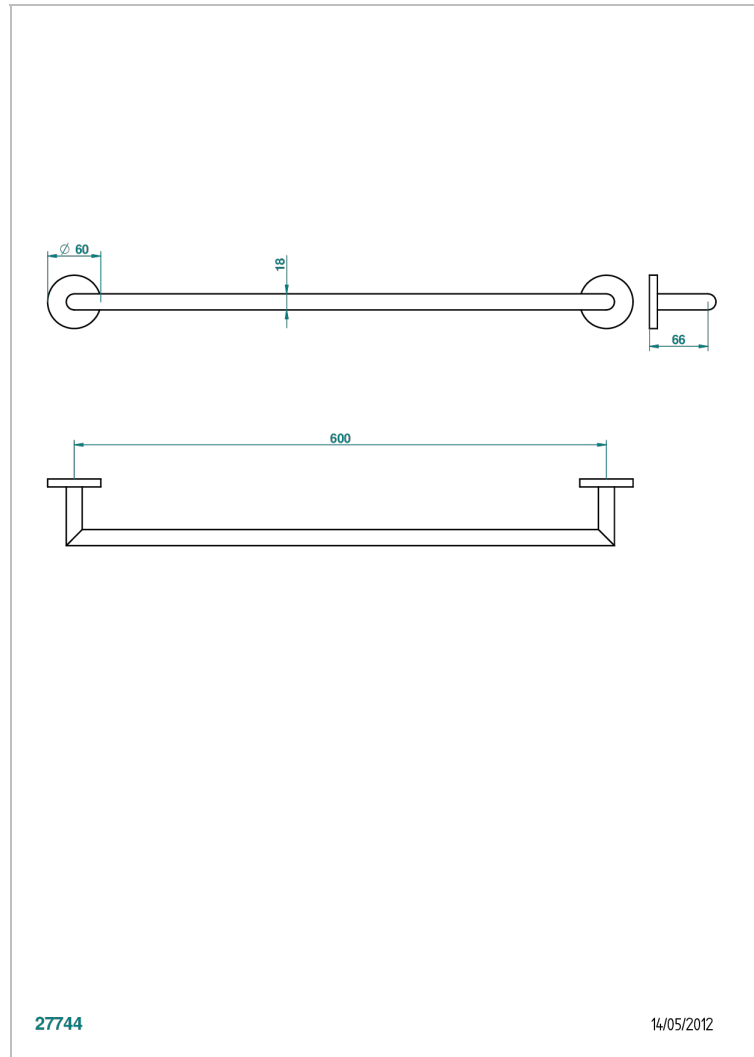

NANO WITH LEVER

G5B-521/60

Single towel rail, fixed rail, length: 600 mm

CHARACTERISTIC

- Nano with lever
- Single towel rail, fixed rail, length: 600 mm

AVAILABLE FINITIONS

Antique nickel - H28
Black ceram - D30
Matt chrome - C02
Matt gold - F07
Matt nickel (color finish) - C01
Polished chrome (color finish) - A02