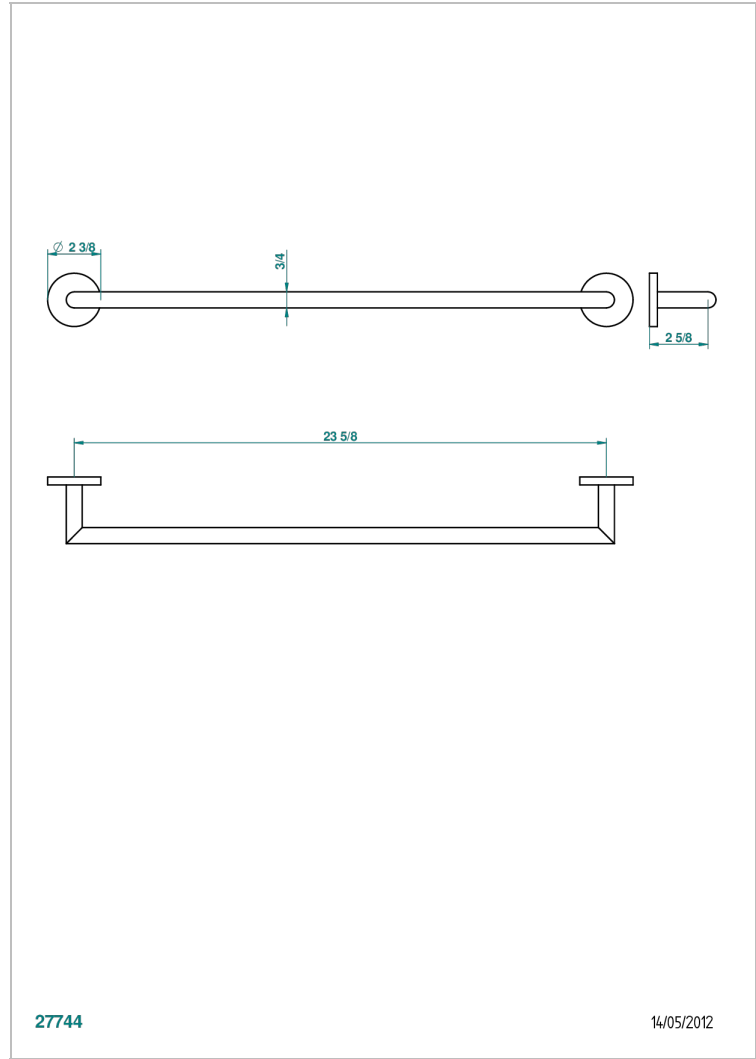

NANO WITH LEVER

G5B-521/60

Single towel rail, fixed rail, length: 600 mm

CHARACTERISTIC

- Nano with lever
- Single towel rail, fixed rail, length: 600 mm

AVAILABLE FINITIONS

Antique nickel - H28
Black ceram - D30
Matt chrome - C02
Matt gold - F07
Matt nickel (color finish) - C01
Polished chrome (color finish) - A02