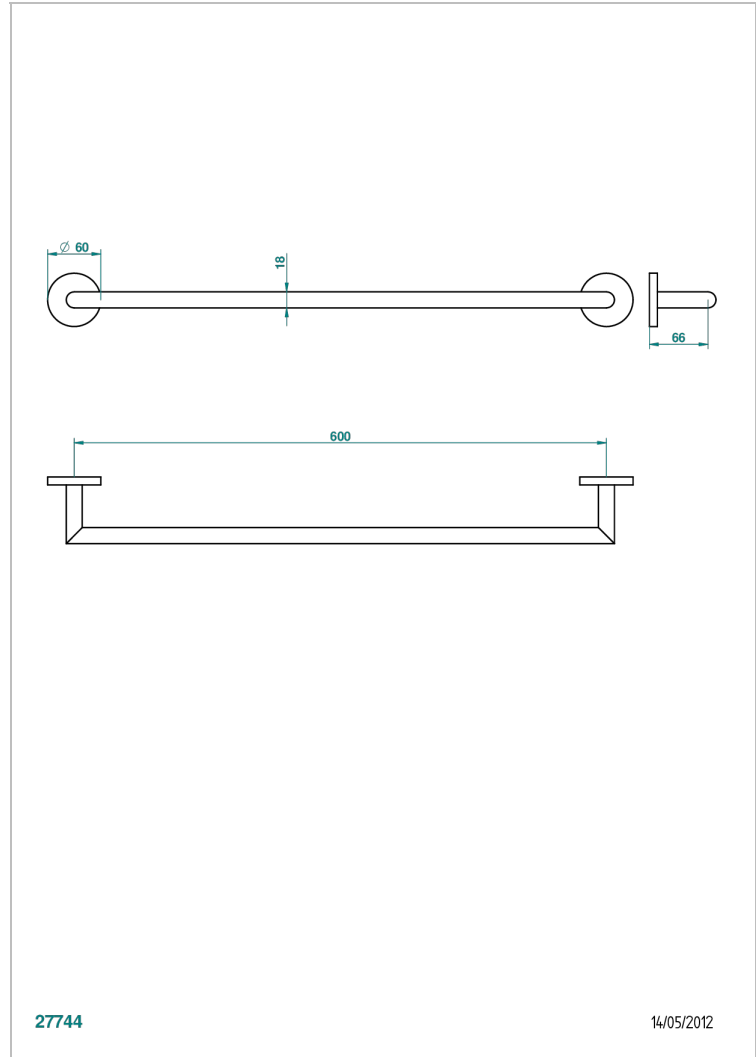

NANO WITH LEVER

G5B-521/60

Single towel rail, fixed rail, length: 600 mm

27744

14/05/2012

CHARACTERISTIC

- Nano with lever
- Single towel rail, fixed rail, length: 600 mm

AVAILABLE FINITIONS

Antique nickel - H28
Black ceram - D30
Matt chrome - C02
Matt gold - F07
Matt nickel (color finish) - C01
Polished chrome (color finish) - A02

Polished chrome / Polished gold (color finish) - G02
Polished gold (color finish) - F01
Polished nickel - B01
Soft gold - F30
Soft matt gold - F31