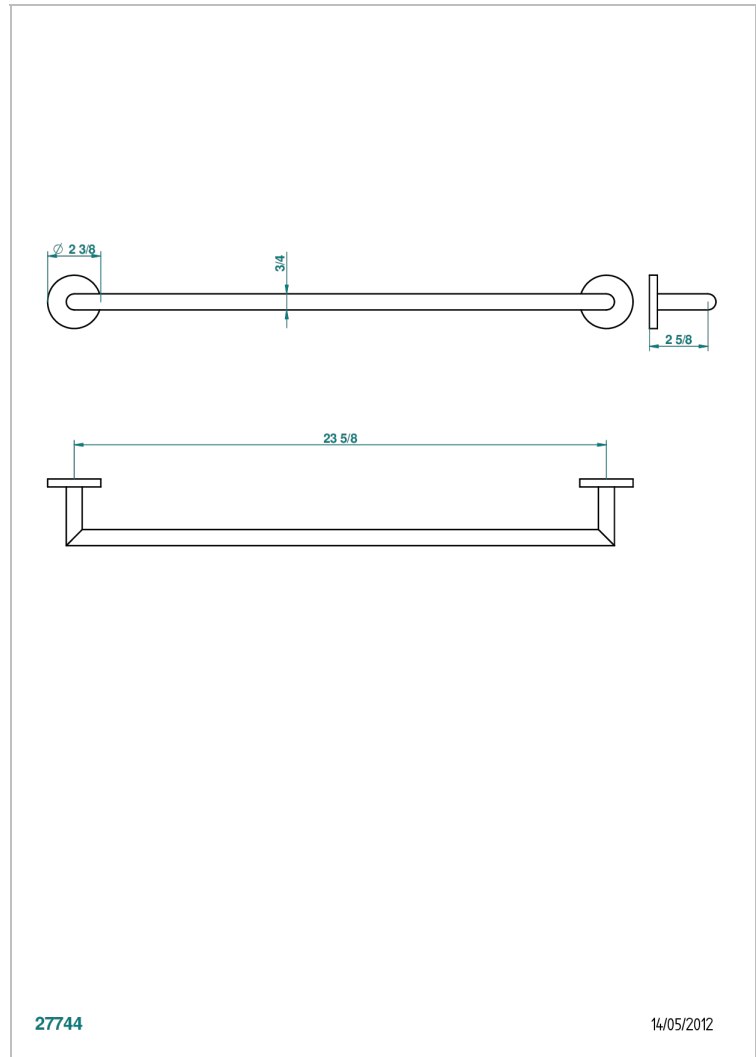

NANO WITH LEVER

G5B-521/60

Single towel rail, fixed rail, length: 600 mm

CHARACTERISTIC

- Nano with lever
- Single towel rail, fixed rail, length: 600 mm

AVAILABLE FINITIONS

Antique nickel - H28
Black ceram - D30
Matt chrome - C02
Matt gold - F07
Matt nickel (color finish) - C01
Polished chrome (color finish) - A02