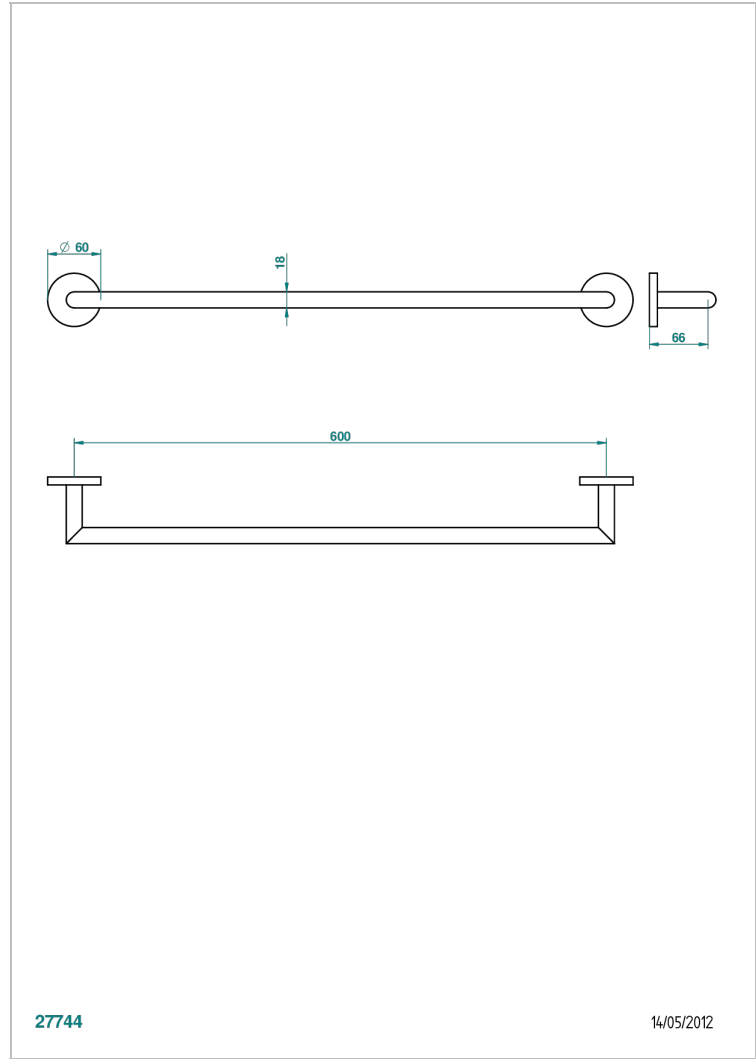

NANO

G5A-521/60

Towel bar, 24" long

27744

14/05/2012

CHARACTERISTIC

- Nano
- Towel bar, 24" long

AVAILABLE FINITIONS

Black ceram - D30
Chrome polished - A02
Chrome polished / gold polished - G02
Gold mat - F07
Gold polished - F01
Matt chrome (American satin) - C02

Matt nickel (American satin) - C01
Nickel antique / Sovereign - H28
Nickel polished - B01
Soft gold - F30
Soft matt gold - F31