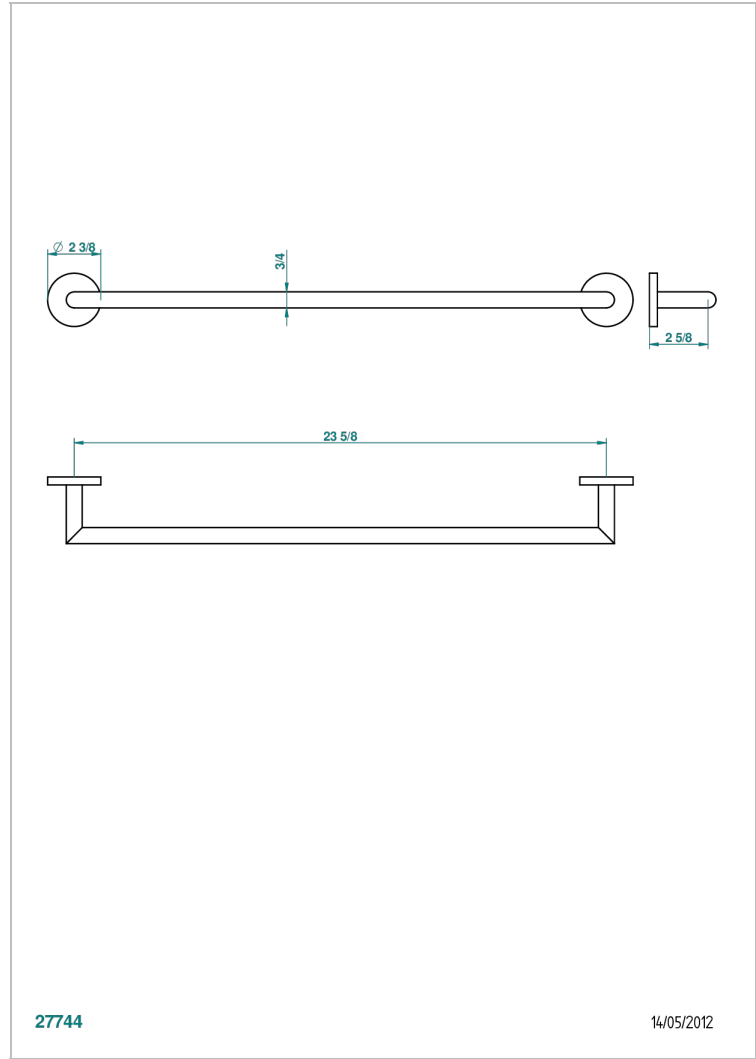

NANO

G5A-521/60

Towel bar, 24" long

27744

14/05/2012

CHARACTERISTIC

- Nano
- Towel bar, 24" long

AVAILABLE FINITIONS