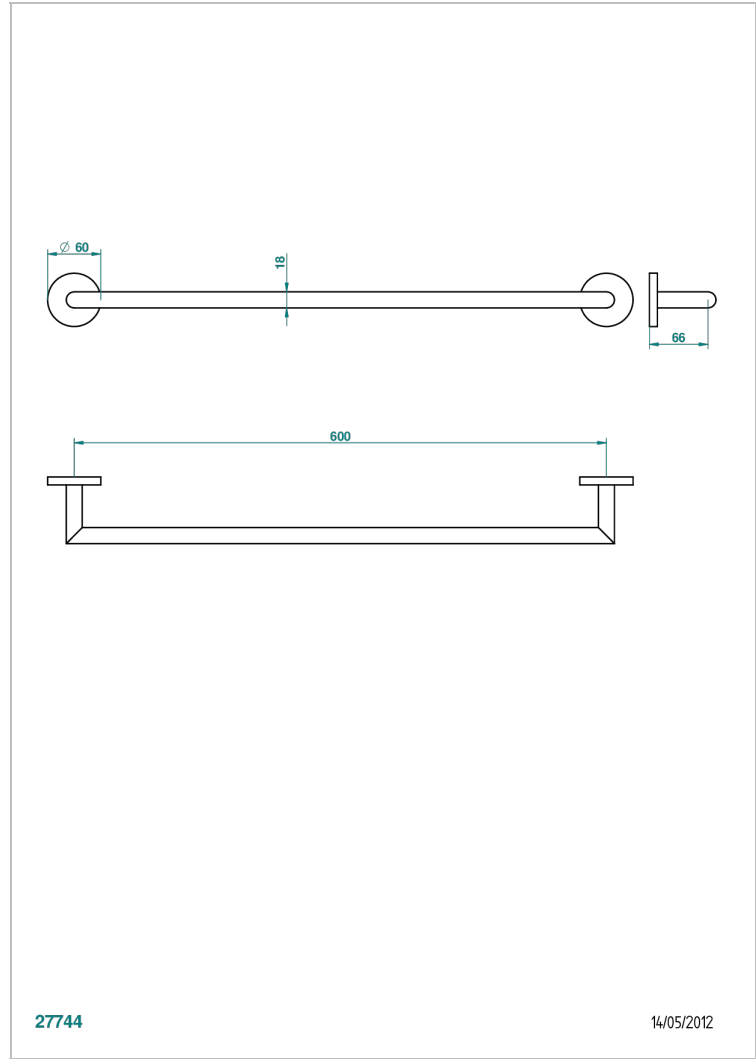

# NANO

G5A-521/60

Single towel rail, fixed rail, length: 600 mm

## CHARACTERISTIC

- Nano
- Single towel rail, fixed rail, length: 600 mm