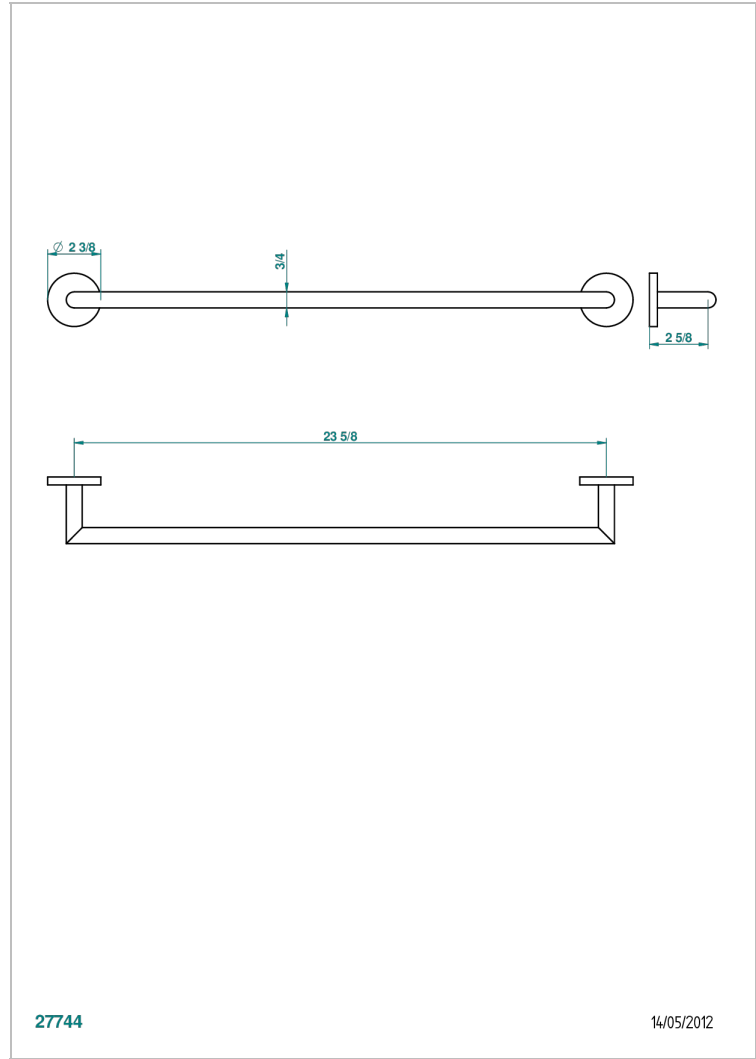

NANO

G5A-521/60

Single towel rail, fixed rail, length: 600 mm

CHARACTERISTIC

- Nano
- Single towel rail, fixed rail, length: 600 mm

AVAILABLE FINITIONS

Antique nickel - H28
Black ceram - D30
Matt chrome - C02
Matt gold - F07
Matt nickel (color finish) - C01
Polished chrome (color finish) - A02