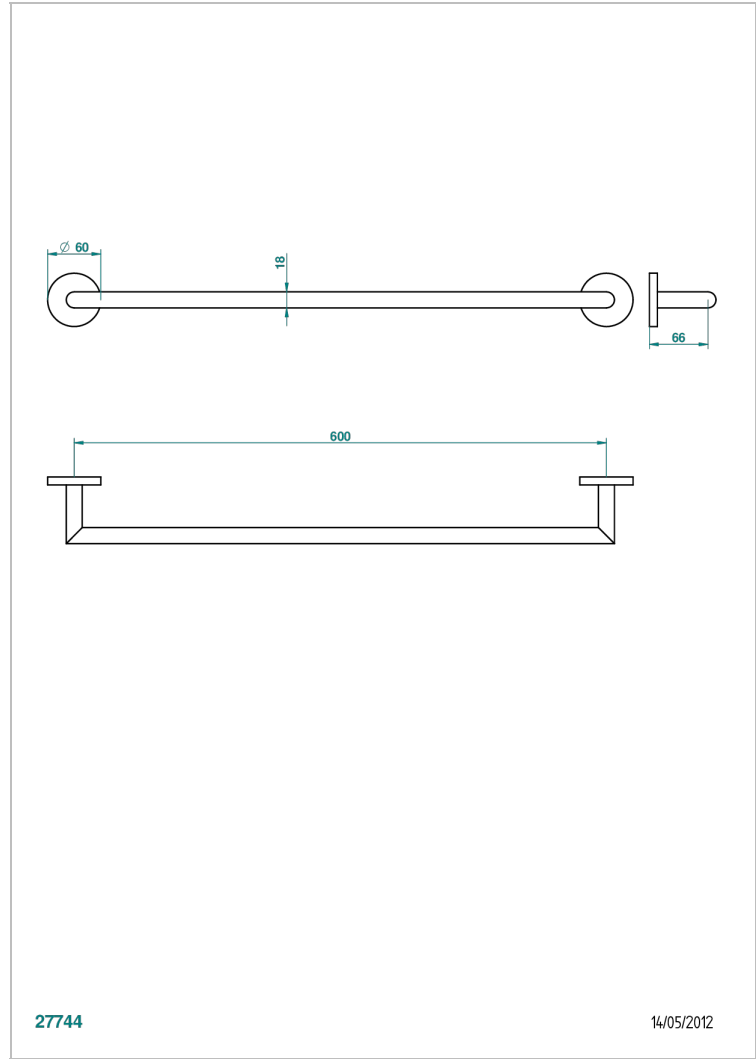

NANO

G5A-521/60

Single towel rail, fixed rail, length: 600 mm

CHARACTERISTIC

- Nano
- Single towel rail, fixed rail, length: 600 mm

AVAILABLE FINITIONS

Antique nickel - H28
Black ceram - D30
Matt chrome - C02
Matt gold - F07
Matt nickel (color finish) - C01
Polished chrome (color finish) - A02