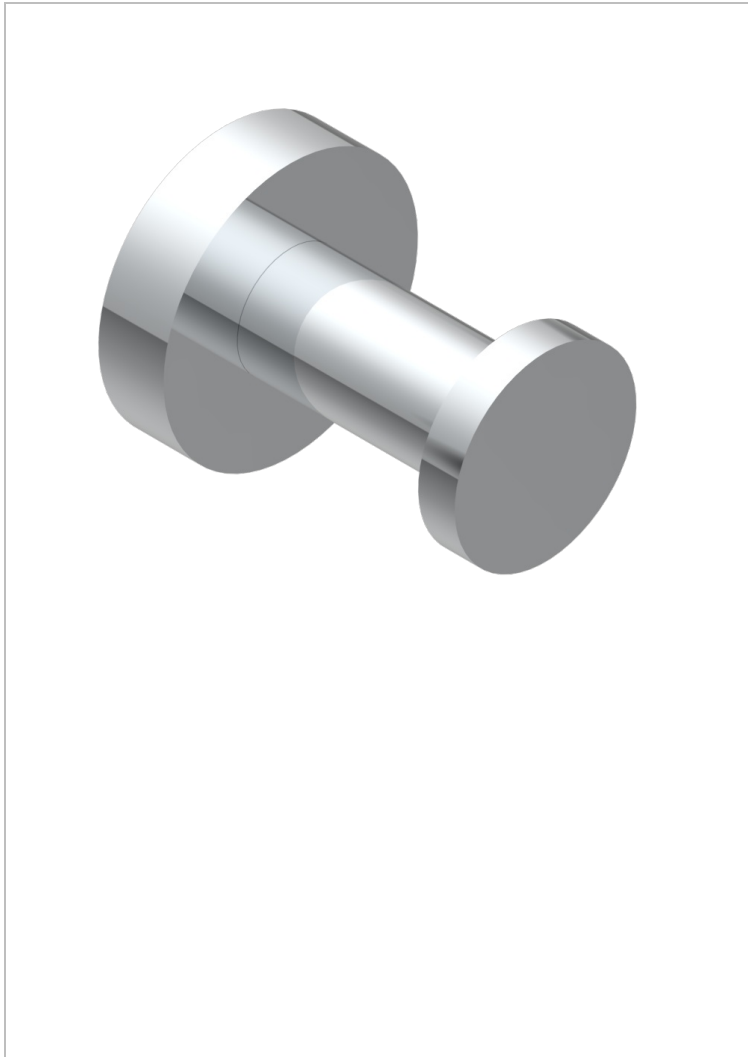

NANO WITH LEVER

G5B-517

Single robe hook

CHARACTERISTIC

- Nano with lever
- Single robe hook

AVAILABLE FINITIONS

Antique nickel - H28
Black ceram - D30
Matt chrome - C02
Matt gold - F07
Matt nickel (color finish) - C01
Polished chrome (color finish) - A02

Polished chrome / Polished gold (color finish) - G02
Polished gold (color finish) - F01
Polished nickel - B01
Soft gold - F30
Soft matt gold - F31