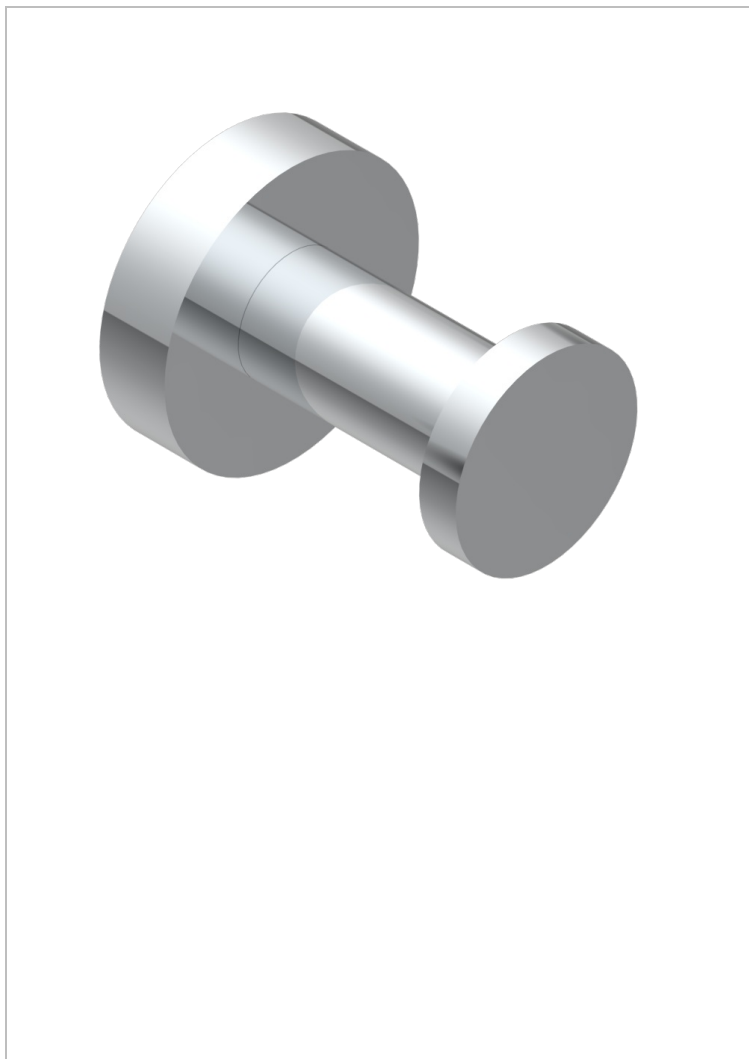

NANO WITH LEVER

G5B-517

Single robe hook

CHARACTERISTIC

- Nano with lever
- Single robe hook

AVAILABLE FINITIONS

Antique nickel - H28
Black ceram - D30
Matt chrome - C02
Matt gold - F07
Matt nickel (color finish) - C01
Polished chrome (color finish) - A02

Polished chrome / Polished gold (color finish) - G02
Polished gold (color finish) - F01
Polished nickel - B01
Soft gold - F30
Soft matt gold - F31