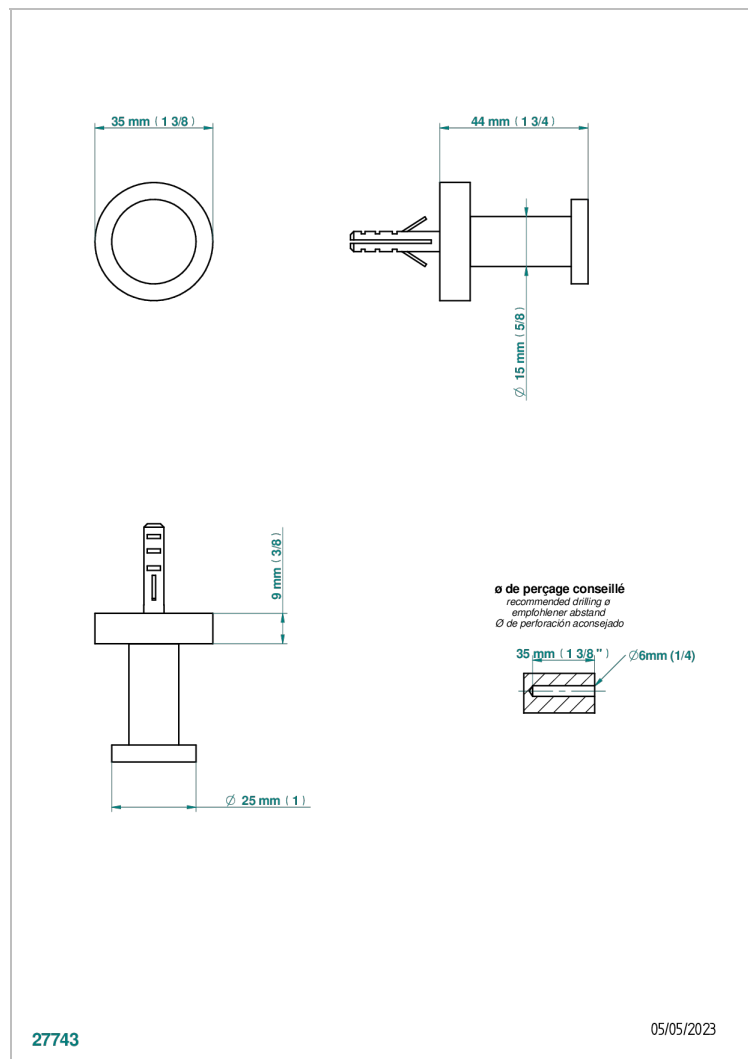

NANO WITH LEVER

G5B-517

Single robe hook

CHARACTERISTIC

- Nano with lever
- Single robe hook

AVAILABLE FINITIONS

Antique nickel - H28
Black ceram - D30
Matt chrome - C02
Matt gold - F07
Matt nickel (color finish) - C01
Polished chrome (color finish) - A02