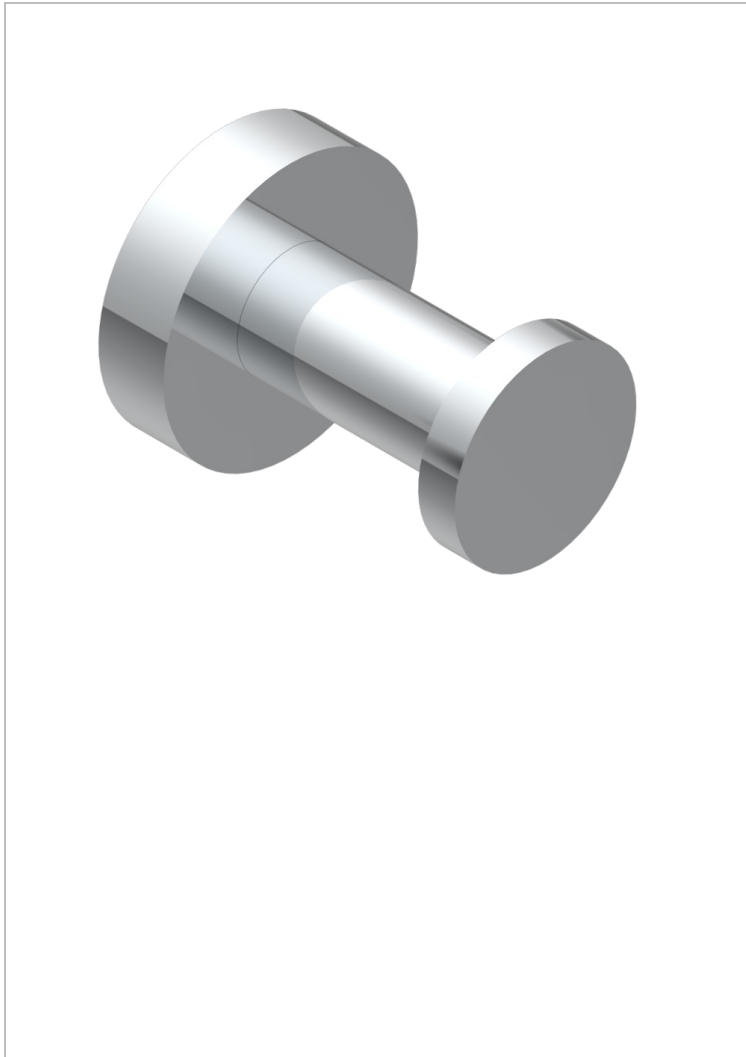

NANO WITH LEVER

G5B-517

Single robe hook

CHARACTERISTIC

- Nano with lever
- Single robe hook

AVAILABLE FINITIONS

Antique nickel - H28
Black ceram - D30
Matt chrome - C02
Matt gold - F07
Matt nickel (color finish) - C01
Polished chrome (color finish) - A02

Polished chrome / Polished gold (color finish) - G02
Polished gold (color finish) - F01
Polished nickel - B01
Soft gold - F30
Soft matt gold - F31