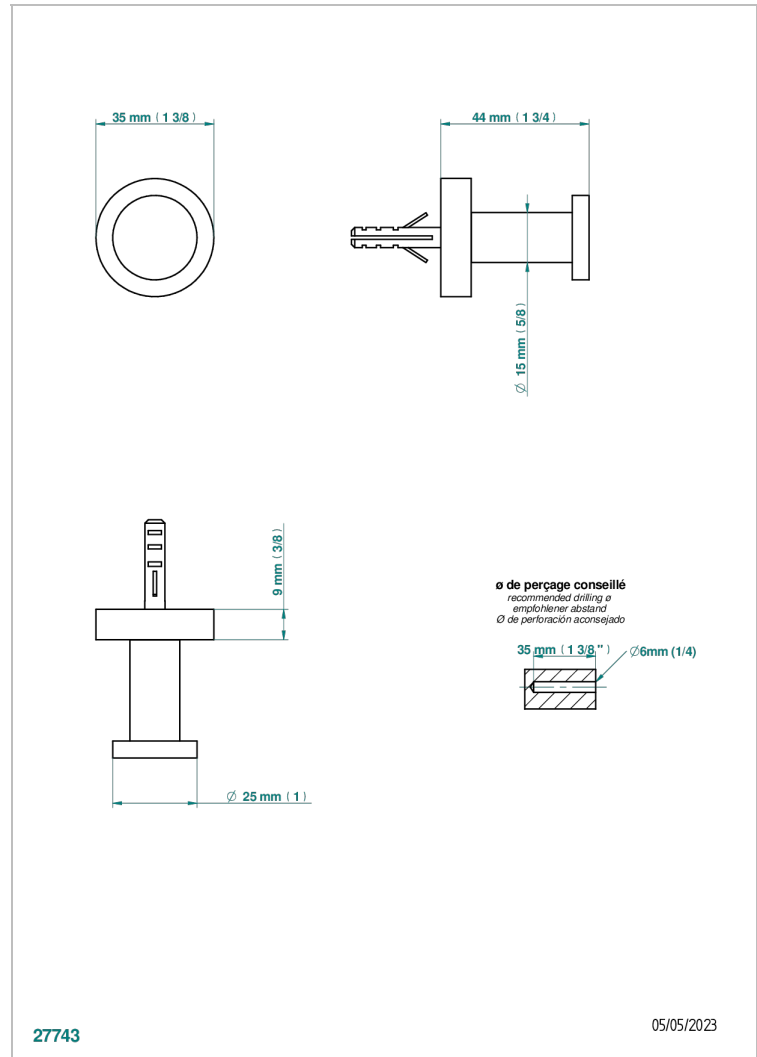

NANO WITH LEVER

G5B-517

Single robe hook

CHARACTERISTIC

- Nano with lever
- Single robe hook

AVAILABLE FINITIONS

Antique nickel - H28
Black ceram - D30
Matt chrome - C02
Matt gold - F07
Matt nickel (color finish) - C01
Polished chrome (color finish) - A02