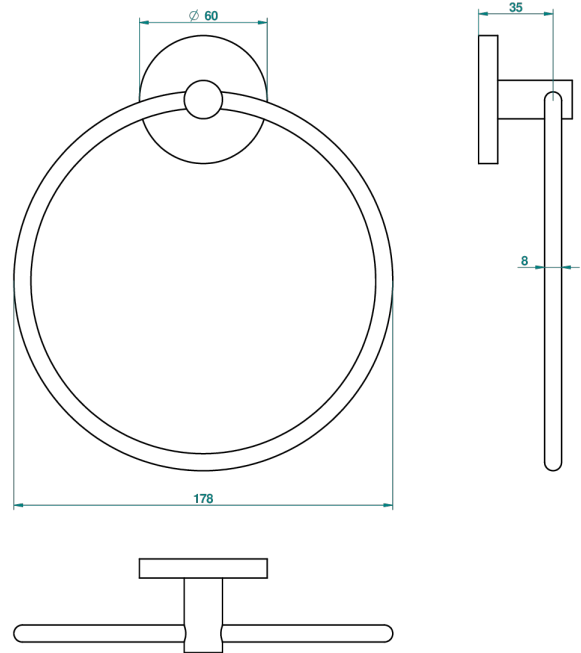

NANO WITH LEVER

G5B-504P

Single towel ring

THG[®]
PARIS

27742

14/05/2012

CHARACTERISTIC

- Nano with lever
- Single towel ring

AVAILABLE FINITIONS

Antique nickel - H28
Black ceram - D30
Matt chrome - C02
Matt gold - F07
Matt nickel (color finish) - C01
Polished chrome (color finish) - A02

Polished chrome / Polished gold (color finish) - G02
Polished gold (color finish) - F01
Polished nickel - B01
Soft gold - F30
Soft matt gold - F31