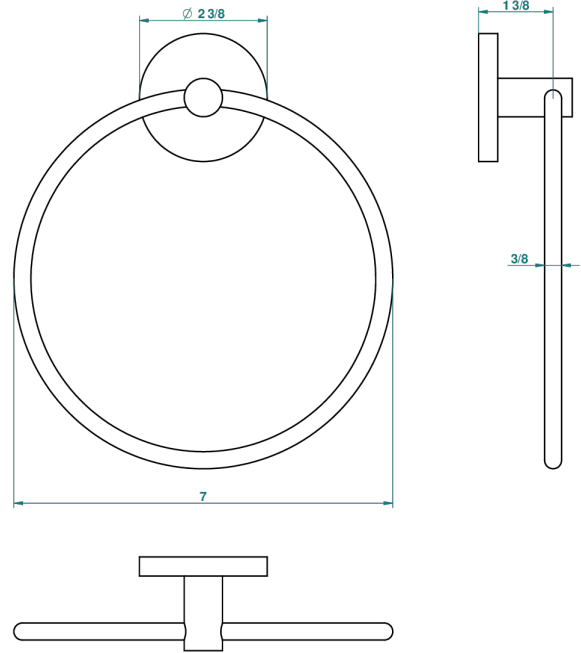

# NANO WITH LEVER

G5B-504P

Single towel ring

THG<sup>®</sup>  
PARIS

27742

14/05/2012

## CHARACTERISTIC

- Nano with lever
- Single towel ring