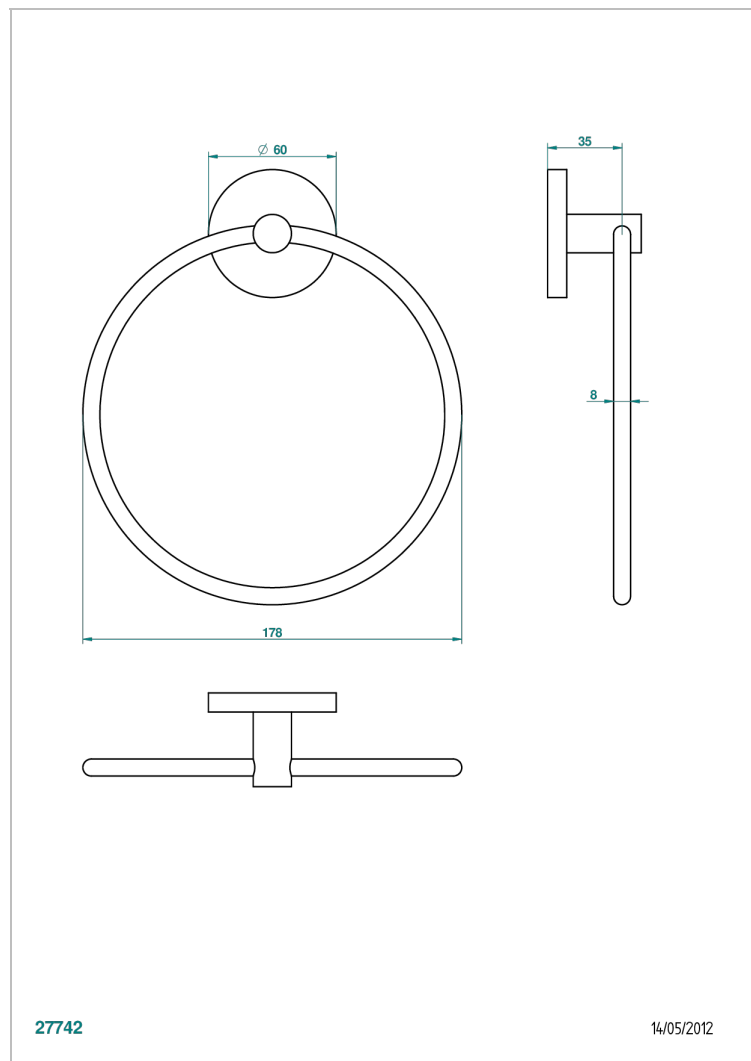

NANO WITH LEVER

G5B-504P

Single towel ring

THG[®]
PARIS

27742

14/05/2012

CHARACTERISTIC

- Nano with lever
- Single towel ring

AVAILABLE FINITIONS

Antique nickel - H28
Black ceram - D30
Matt chrome - C02
Matt gold - F07
Matt nickel (color finish) - C01
Polished chrome (color finish) - A02

Polished chrome / Polished gold (color finish) - G02
Polished gold (color finish) - F01
Polished nickel - B01
Soft gold - F30
Soft matt gold - F31