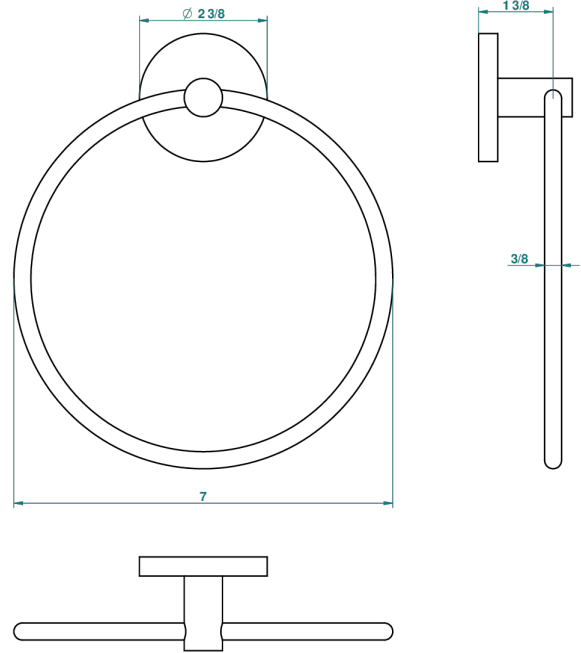

NANO WITH LEVER

G5B-504P

Single towel ring

THG[®]
PARIS

27742

14/05/2012

CHARACTERISTIC

- Nano with lever
- Single towel ring

AVAILABLE FINITIONS

Antique nickel - H28
Black ceram - D30
Matt chrome - C02
Matt gold - F07
Matt nickel (color finish) - C01
Polished chrome (color finish) - A02

Polished chrome / Polished gold (color finish) - G02
Polished gold (color finish) - F01
Polished nickel - B01
Soft gold - F30
Soft matt gold - F31