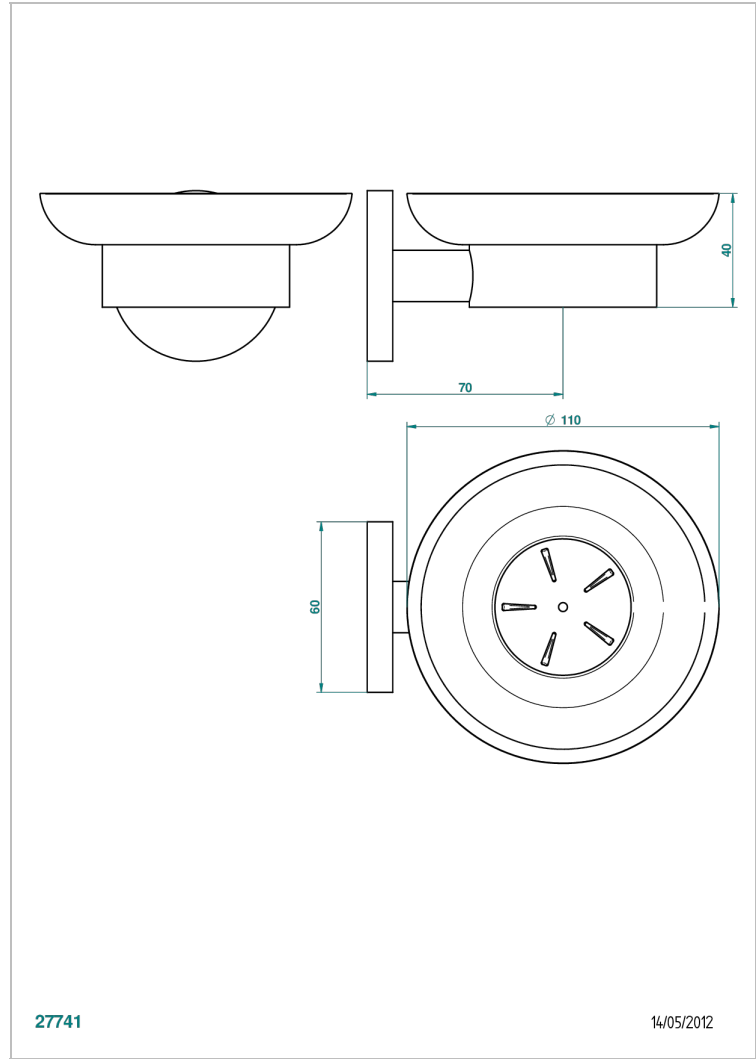

NANO WITH LEVER HANDLES

G5B-500

Glass soap dish, wall mounted

THG[®]
PARIS

27741

14/05/2012

CHARACTERISTIC

- Nano with lever handles
- Glass soap dish, wall mounted