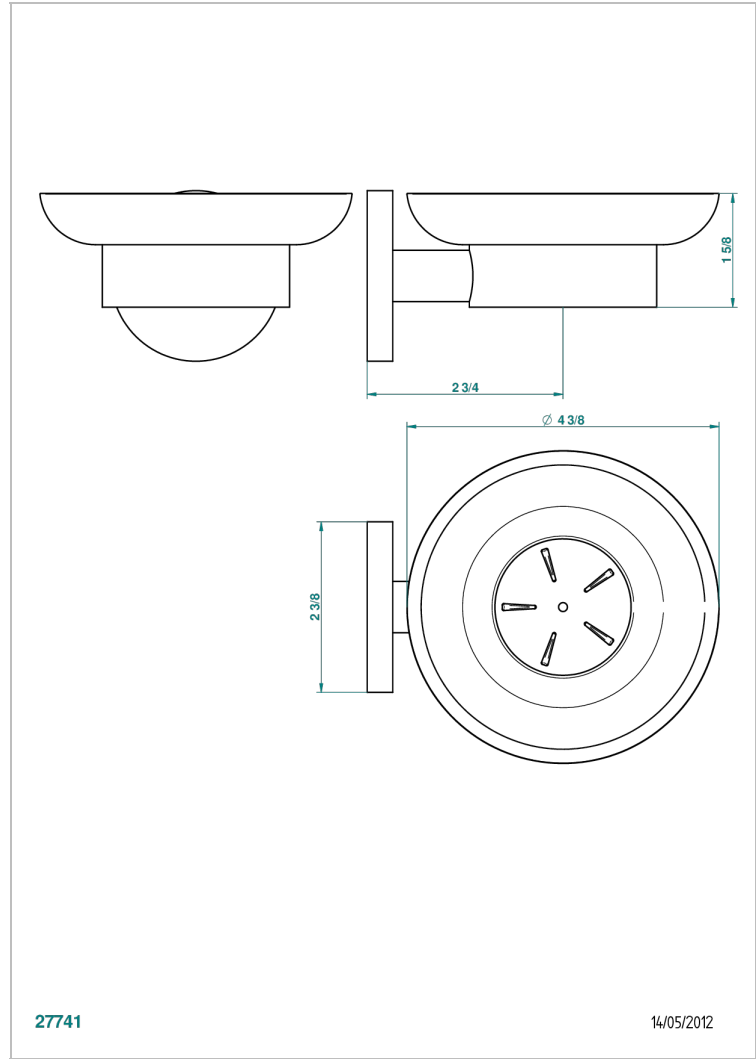

NANO WITH LEVER HANDLES

G5B-500

Glass soap dish, wall mounted

THG[®]
PARIS

27741

14/05/2012

CHARACTERISTIC

- Nano with lever handles
- Glass soap dish, wall mounted