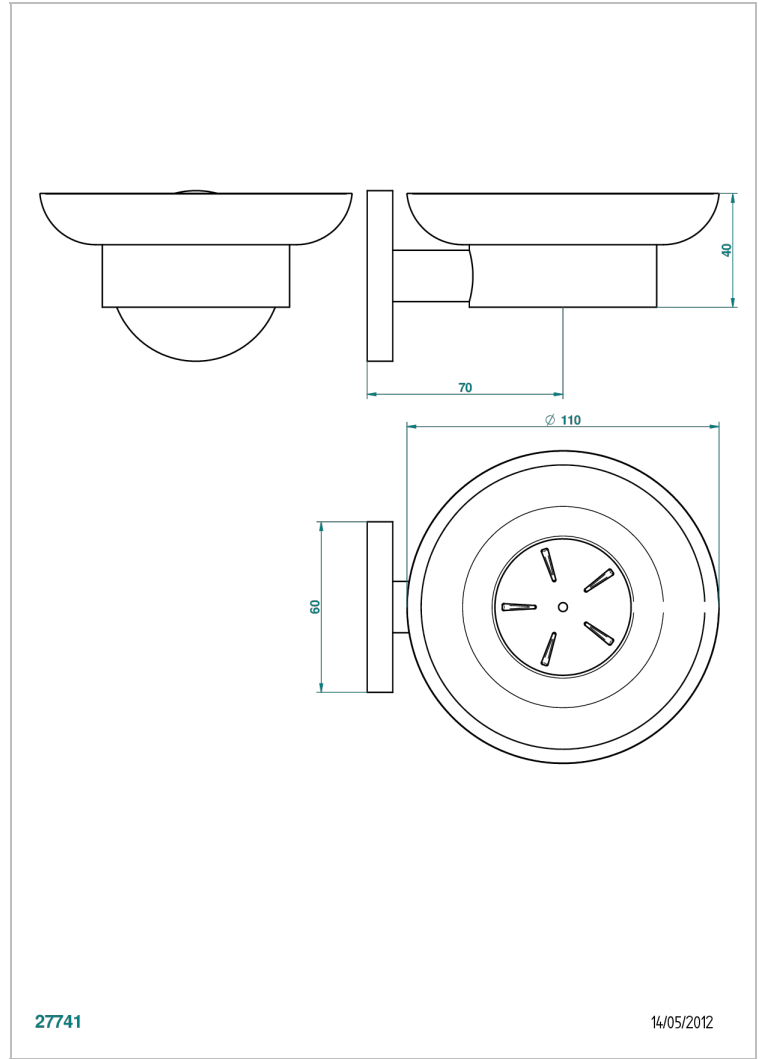

NANO WITH LEVER

G5B-500

Wall mounted glass soap dish

27741

14/05/2012

CHARACTERISTIC

- Nano with lever
- Wall mounted glass soap dish

AVAILABLE FINITIONS