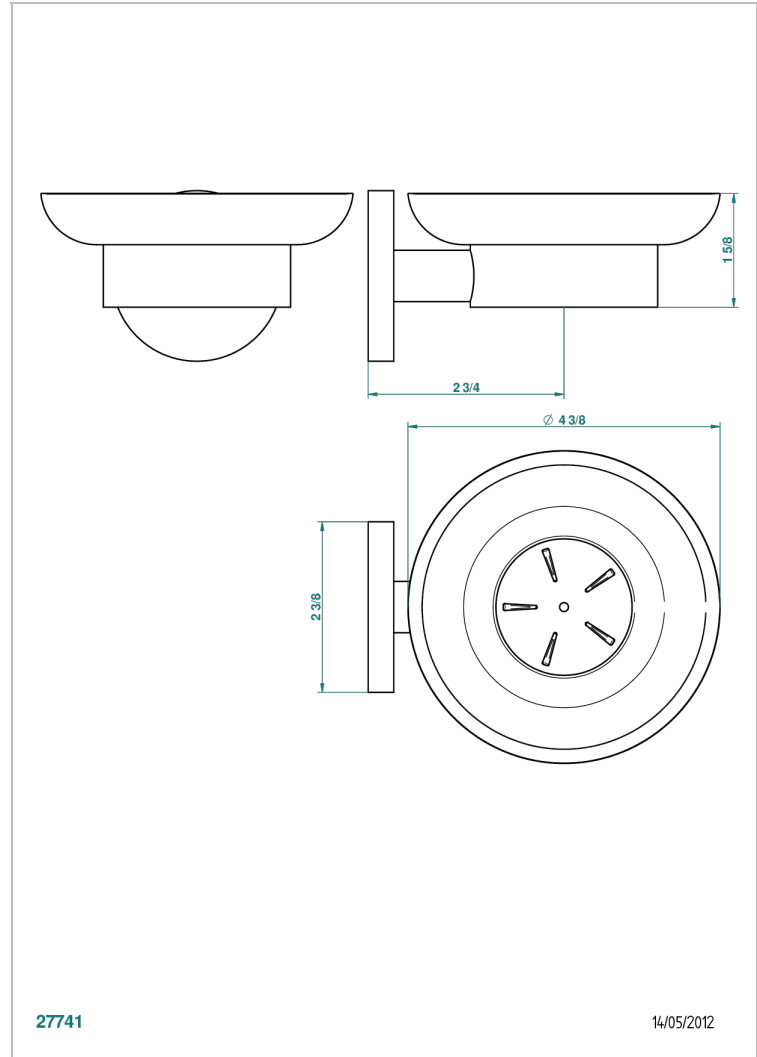

NANO WITH LEVER

G5B-500

Wall mounted glass soap dish

27741

14/05/2012

CHARACTERISTIC

- Nano with lever
- Wall mounted glass soap dish

AVAILABLE FINITIONS